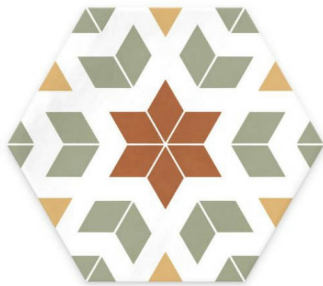

STONES & MORE

PRODUCT
CIENFUEGOS

| 6"x7" | Porcelain Tile

GRAPHIC VARIETY

ROOM SCENES

TECHNICAL DATA

NEW

NAME: Cienfuegos

FAMILY: Tiles

SERIES: Cuba

SIZE: 6"x7"

TPOLOGY: Porcelain Tile

COLORS: Multi-color

LOOK: Patch

USE: Floor and Wall

TYPE OF PIECE: Bases