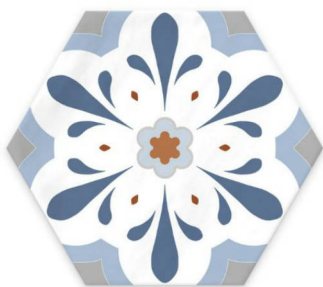

STONES & MORE

PRODUCT
CIENFUEGOS

| 6"x7" | Porcelain Tile

GRAPHIC VARIETY

ROOM SCENES

TECHNICAL DATA

NEW

NAME: Cienfuegos

FAMILY: Tiles

SERIES: Cuba

SIZE: 6"x7"

TPOLOGY: Porcelain Tile

COLORS: Multi-color

LOOK: Patch

USE: Floor and Wall

TYPE OF PIECE: Bases