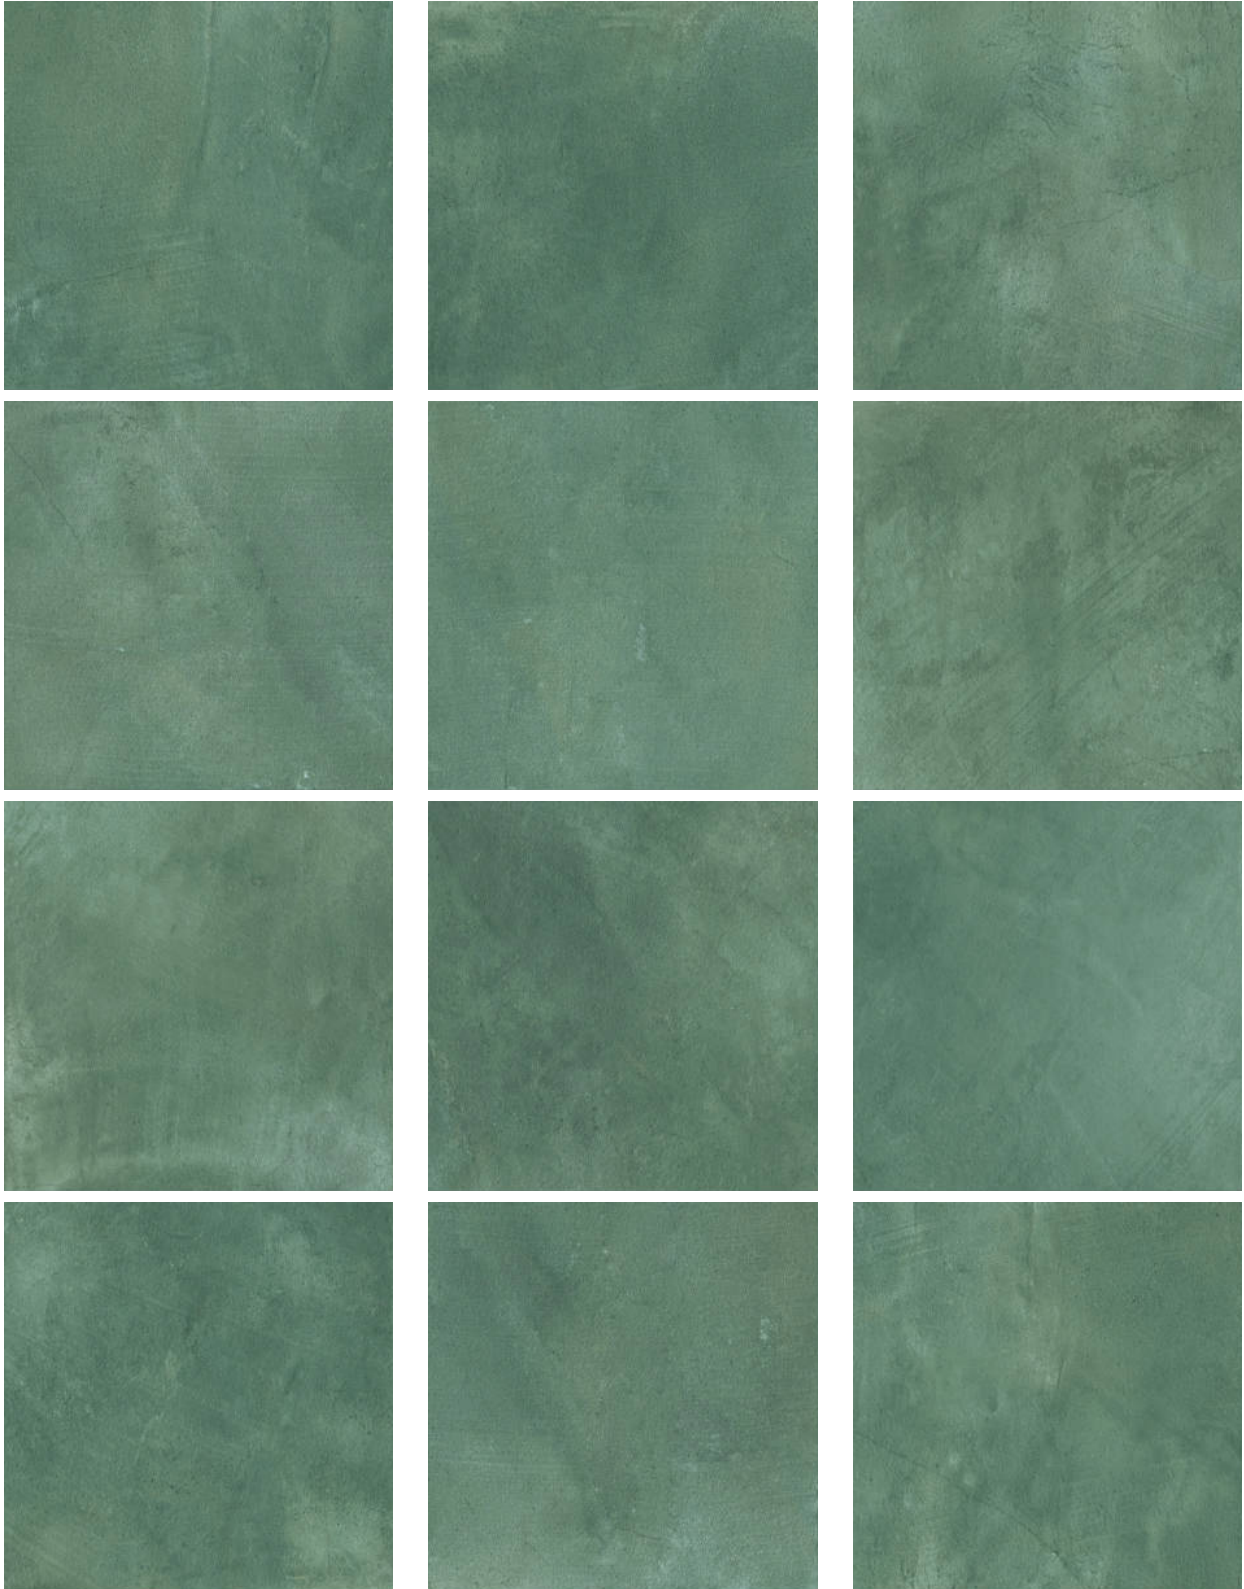

PRODUCT
FLORAL ALOE

| 6"x6" | Porcelain Tile

GRAPHIC VARIETY

ROOM SCENES

TECHNICAL DATA

NEW

NAME: Floral Aloe

FAMILY: Tiles

SERIES: Floral

SIZE: 6"x6"

TYPOLOGY: Porcelain Tile

COLORS: Aloe

USE: Floor and Wall

TYPE OF PIECE: Decorated bases

PACKING

Size	Product type	BOX			PALLET		
		pcs	sqft	lb	boxes	sqft	lb
6"x6"	Decorated bases	44	11	38	64	704	2432