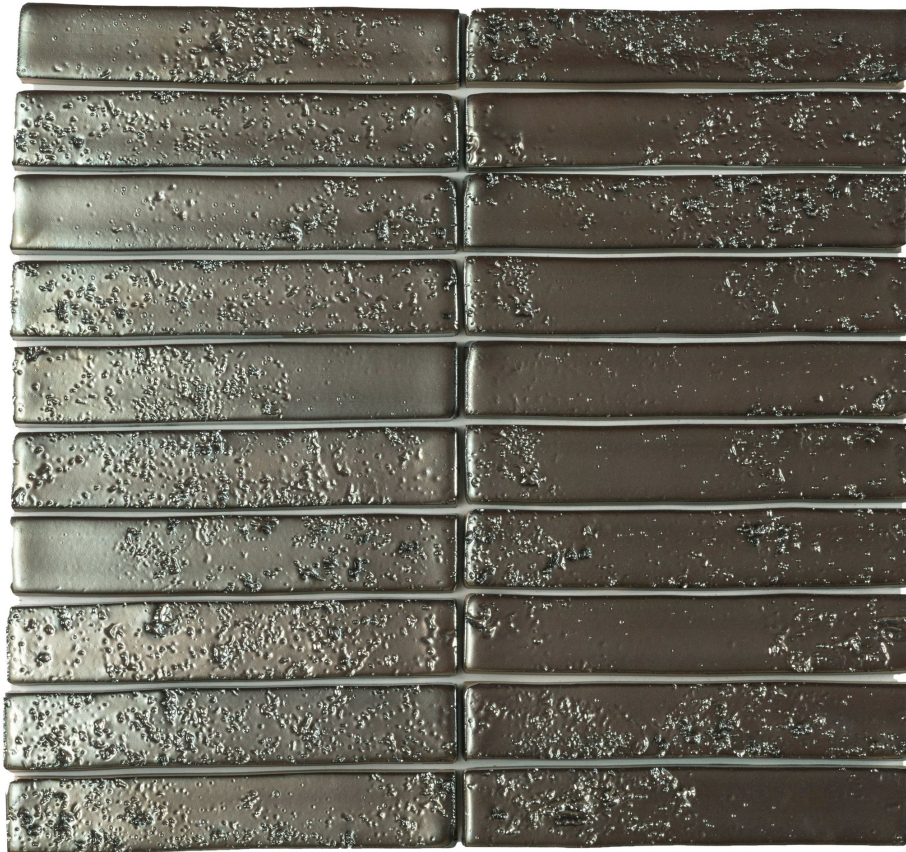

THE STONES & MORE GROUP

PRODUCT
LA PLATA

| 11"x12" |

**** Product must be sealed prior to grouting ****

TECHNICAL DATA

NEW

NAME: La Plata
FAMILY: Mosaics
SERIES: Santa Barbara
SIZE: 11"x12"
COLORS: Silver
LOOK: Linear
FINISH: Metallic

USE: Wall only
TYPE OF PIECE: Mesh Tile
APPLICATION: Not suitable for the floor| Suitable for Showers| Suitable for any room| Suitable for backsplash| Suitable for wall only
MATERIAL: Porcelain
PATTERN: Brick
THICKNESS: 8mm