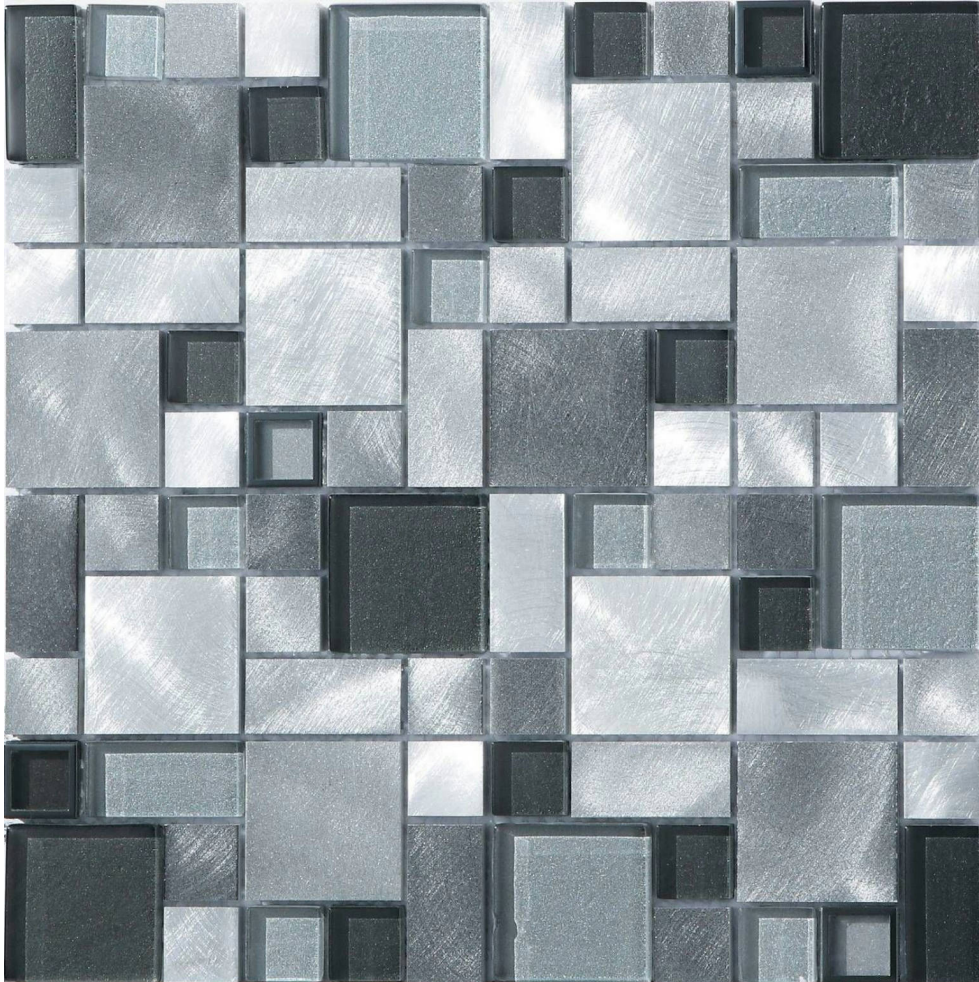

**STONES & MORE**

---

**PRODUCT**  
**175152**

---

Multi-Size | 12"x12" |

**TECHNICAL DATA**

NAME: 175152  
FAMILY: Mosaics  
SERIES: Aluminum  
SIZE: 12"x12"  
CHIP SIZE: Multi-Size  
COLORS: Multi-color

TYPE OF PIECE: Mesh Tile  
APPLICATION: Suitable for any room, Suitable for wall only, Not suitable for wet areas or floor  
MATERIAL: Aluminum  
PATTERN: Square  
THICKNESS: 8mm