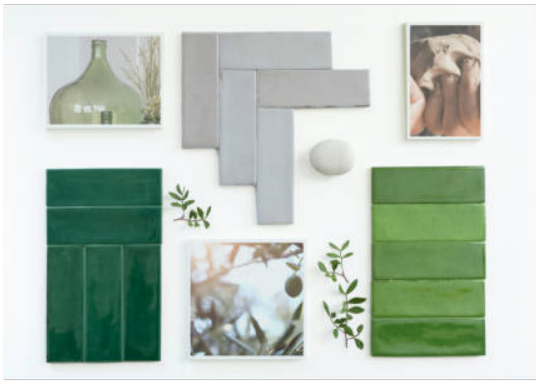

STONES & MORE

PRODUCT
CALPE OLIVE

| 2"x6" | Porcelain Tile

ROOM SCENES

TECHNICAL DATA

NEW

NAME: Calpe Olive

FAMILY: Tiles

SERIES: Calpe

SIZE: 2"x6"

TYPOLOGY: Porcelain Tile

COLORS: Olive

USE: Floors, Wall and Pool

TYPE OF PIECE: Decorated bases

PACKING

Size	Product type	BOX			PALLET		
		pcs	sqft	lb	boxes	sqft	lb
2"x6"	Decorated bases	60	4.85	16.5	136	659.6	2244