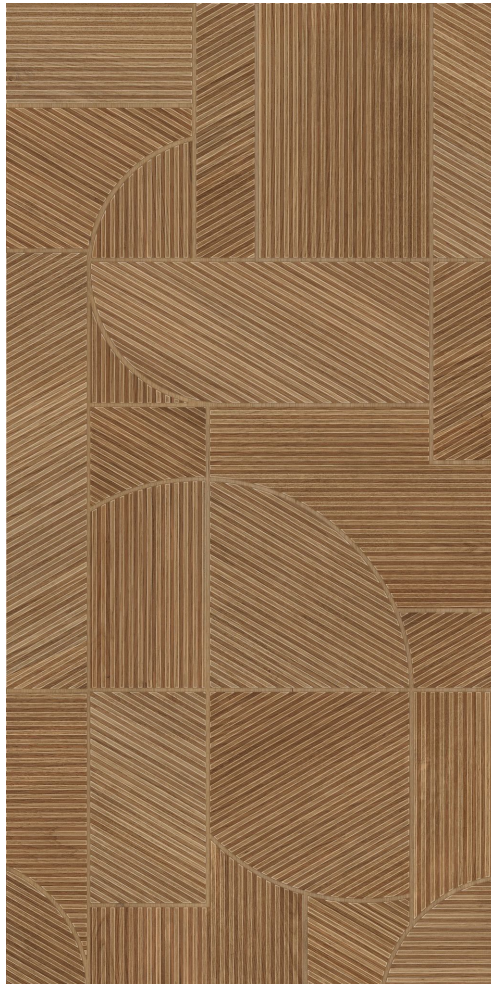

**THE STONES & MORE GROUP**

---

**PRODUCT**  
**NEVIS WARM 3D**

---

| 24"x48" | Porcelain Tile

## GRAPHIC VARIETY

## TECHNICAL DATA

NEW

NAME: Nevis Warm 3D

FAMILY: Tiles

SERIES: Nevis

SIZE: 24"x48"

TPOLOGY: Porcelain Tile

COLORS: Warm