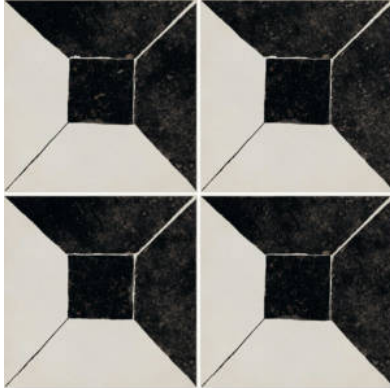

PRODUCT
RIGGIOLE DECO 6

| 36"x36" | Porcelain Tile

GRAPHIC VARIETY

TECHNICAL DATA

NEW

NAME: Riggiole Deco 6

FAMILY: Tiles

SERIES: Riggiole

SIZE: 36"x36"

TYPOLOGY: Porcelain Tile

USE: Floor and Wall

TYPE OF PIECE: Bases

RECTIFIED: Yes

PACKING

Size	Product type	BOX			PALLET		
		pcs	sqft	lb	boxes	sqft	lb
36"x36"	Bases	2	17.5	75	20	350	1500

SALES UNIT sqft