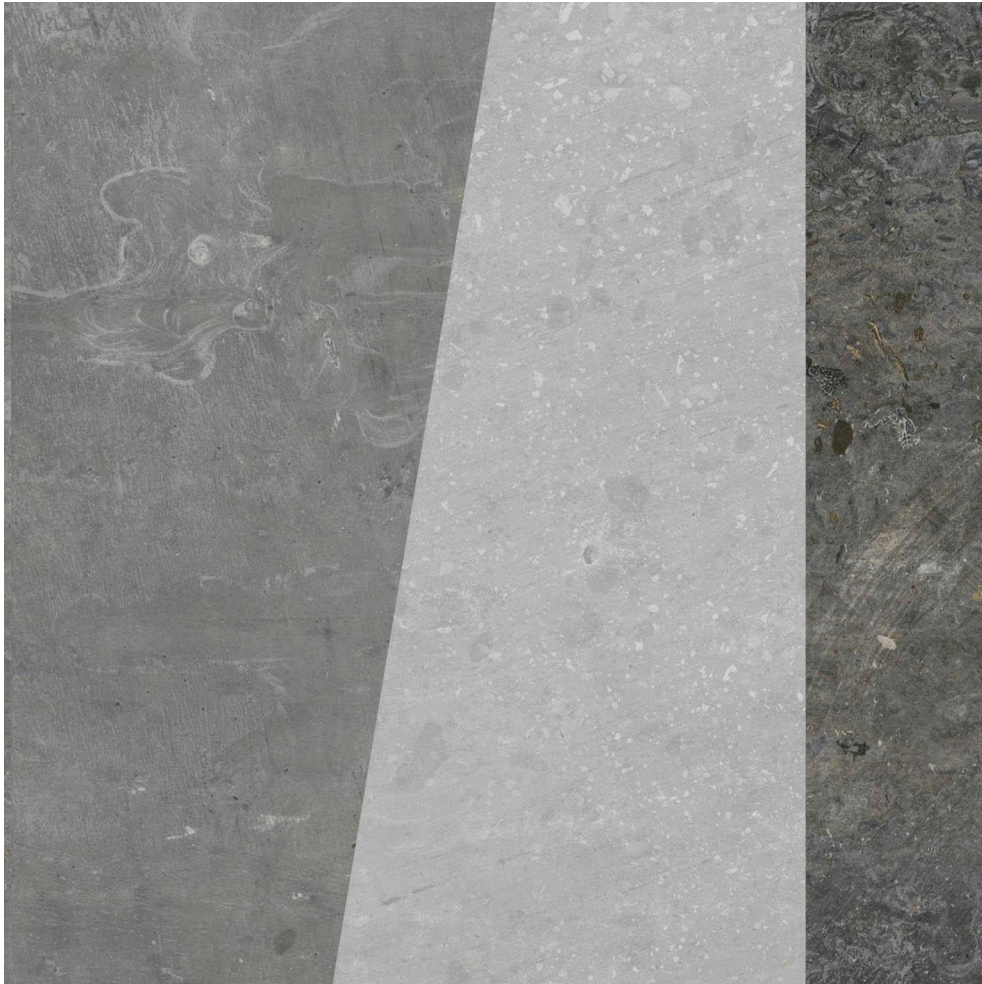

PRODUCT
CHARLOTTE GEO

| 10"x10" | Non Rectified Porcelain

DETAILS

TECHNICAL DATA

NAME: Charlotte Geo
FAMILY: Porcelain Tile
SERIES: Cuban Heritage
SIZE: 10"x10"
TPOLOGY: Non Rectified Porcelain
COLORS: Multi-color
LOOK: Patch
FINISH: Matte
USE: Floor and Wall