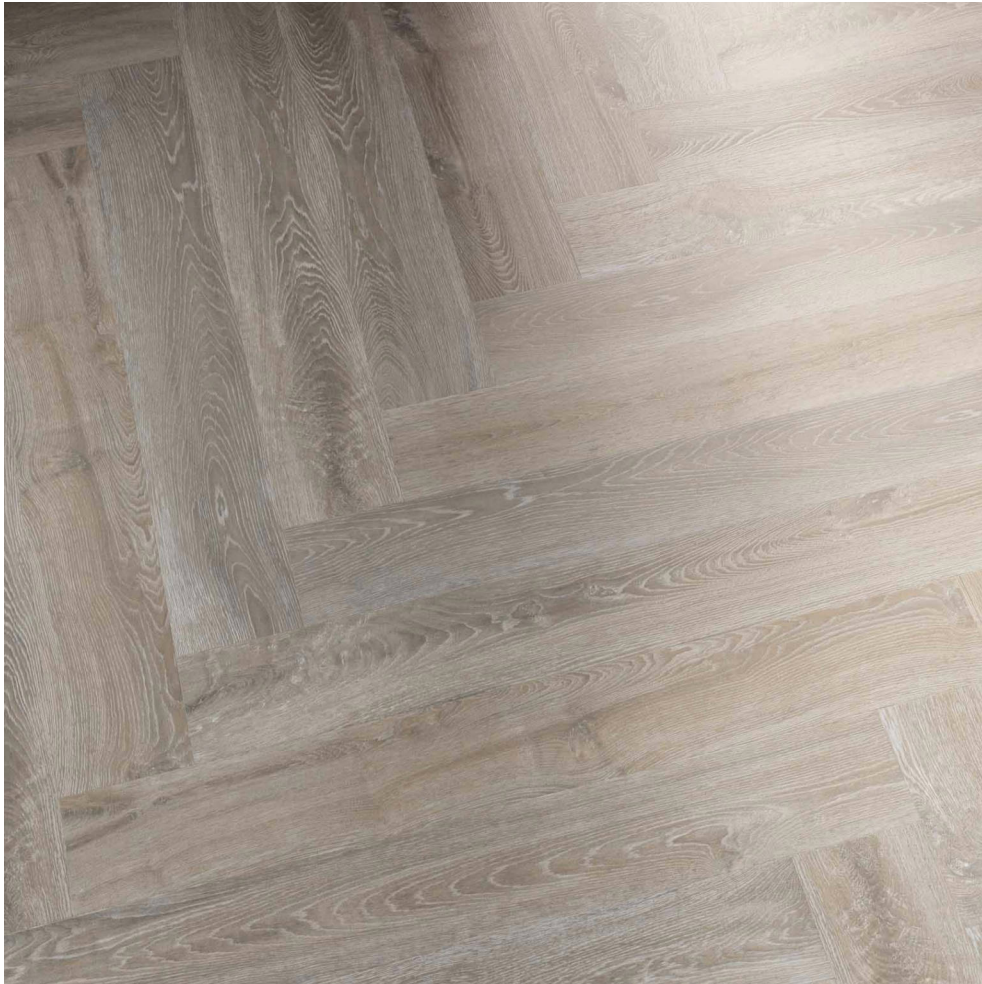

---

**PRODUCT**  
**BALMORAL 6635 FRESNO**

---

| 8"x59" | Porcelain Tile

**GRAPHIC VARIETY**

**DETAILS**

**ROOM SCENES**

**TECHNICAL DATA**

NAME: Balmoral 6635 Fresno  
FAMILY: Tiles  
SERIES: Balmoral  
SIZE: 8"x59"  
TYPOLOGY: Porcelain Tile  
COLORS: Fresno  
USE: Floor and Wall

TYPE OF PIECE: Bases  
RECTIFIED: Yes

**PACKING**

Size	Product type	BOX			PALLET		
		pcs	sqft	lb	boxes	sqft	lb
8"x59"	Bases	3	10	48	48	480	2304