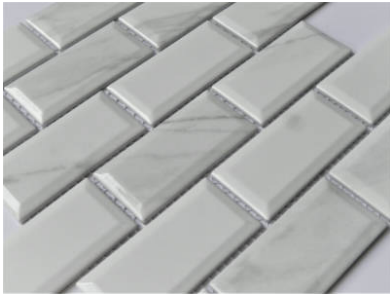

**STONES & MORE**

---

**PRODUCT**  
**CARRARA SUBWAY**

---

2 x 4 | 12"x12" |

**GRAPHIC VARIETY**

**TECHNICAL DATA**

**NEW**

**NAME:** Carrara Subway  
**FAMILY:** Mosaics  
**SERIES:** Carrara Mosaics  
**SIZE:** 12"x12"  
**CHIP SIZE:** 2 x 4  
**COLORS:** Grey, White

**TYPE OF PIECE:** Mesh Tile

**APPLICATION:** Not suitable for the floor| Suitable for Showers| Suitable for any room| Suitable for backsplash| Suitable for wall only