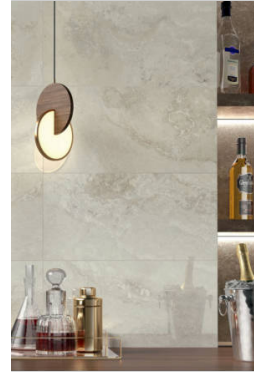

ROOM SCENES