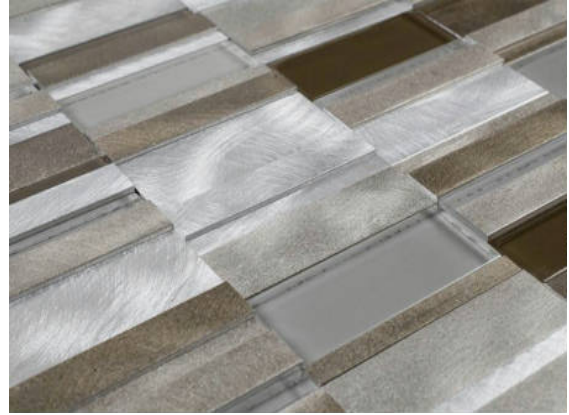

**PRODUCT**  
**ST085**

---

Multi-Size | 12"x12" |

**DETAILS**

**TECHNICAL DATA**

NAME: ST085  
FAMILY: Mosaics  
SERIES: Aluminum  
SIZE: 12"x12"  
CHIP SIZE: Multi-Size  
COLORS: Multi-color

TYPE OF PIECE: Mesh Tile  
APPLICATION: Not suitable for wet areas or  
floor|Suitable for any room| Suitable for wall only  
MATERIAL: Aluminum  
PATTERN: Brick|Square  
THICKNESS: 8mm