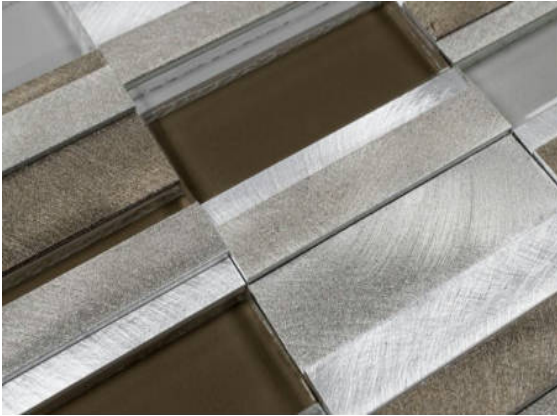

**PRODUCT**  
**ST085**

---

Multi-Size | 12"x12" |

**DETAILS**

**TECHNICAL DATA**

NAME: ST085  
FAMILY: Mosaics  
SERIES: Aluminum  
SIZE: 12"x12"  
CHIP SIZE: Multi-Size  
COLORS: Multi-color

TYPE OF PIECE: Mesh Tile  
APPLICATION: Not suitable for wet areas or  
floor|Suitable for any room| Suitable for wall only  
MATERIAL: Aluminum  
PATTERN: Brick|Square  
THICKNESS: 8mm