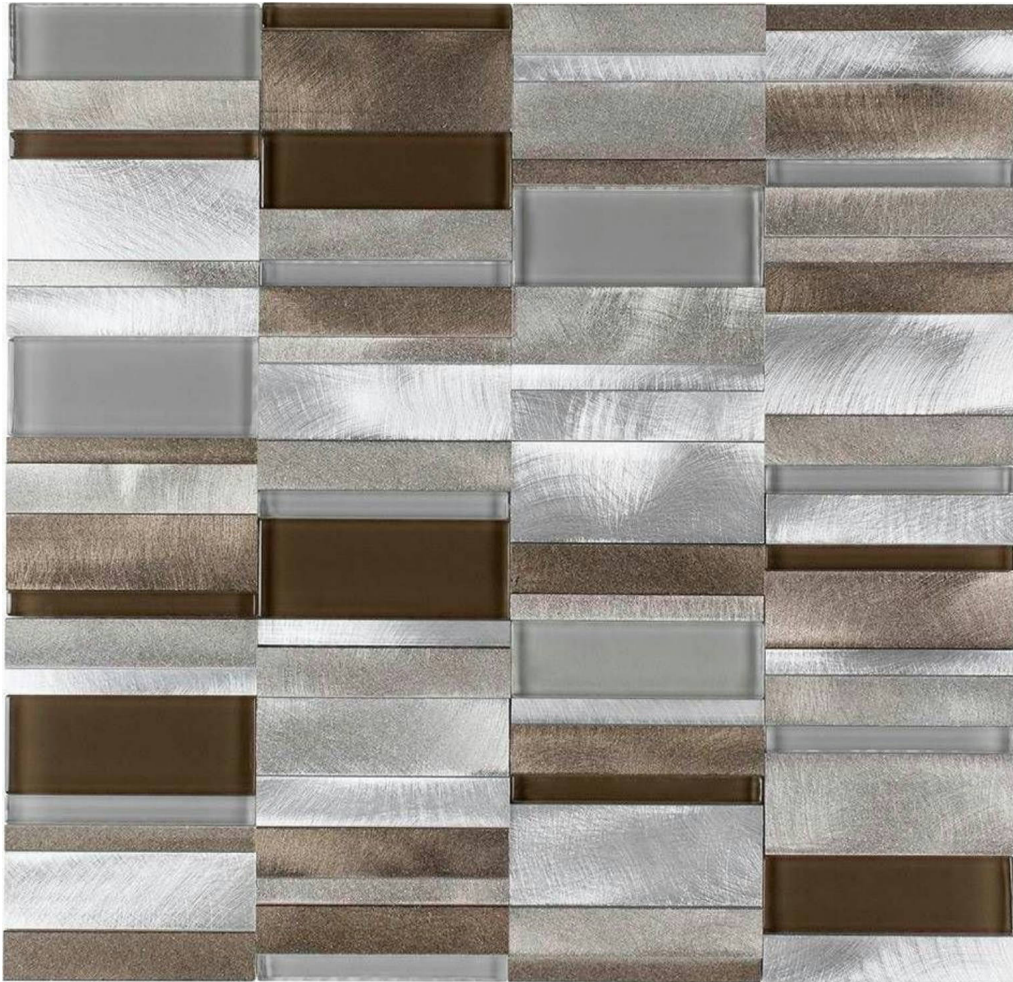

**PRODUCT**  
**ST085**

---

Multi-Size | 12"x12" |

**DETAILS**

**TECHNICAL DATA**

NAME: ST085  
FAMILY: Mosaics  
SERIES: Aluminum  
SIZE: 12"x12"  
CHIP SIZE: Multi-Size  
COLORS: Multi-color

TYPE OF PIECE: Mesh Tile  
APPLICATION: Not suitable for wet areas or  
floor|Suitable for any room| Suitable for wall only  
MATERIAL: Aluminum  
PATTERN: Brick|Square  
THICKNESS: 8mm