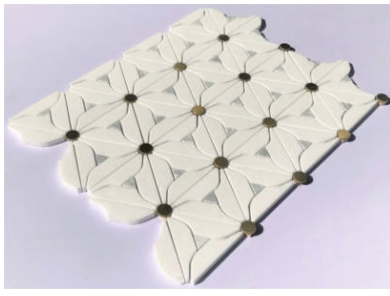

**STONES & MORE**

---

**PRODUCT**  
**ROSE**

---

Multi-Size | 12"x12" |

**GRAPHIC VARIETY**

**ROOM SCENES**

**TECHNICAL DATA**

**NEW**

**NAME:** Rose

**FAMILY:** Mosaics

**SERIES:** Golden Age

**SIZE:** 12"x12"

**CHIP SIZE:** Multi-Size

**COLORS:** Brass, White

**TYPE OF PIECE:** Mesh Tile

**APPLICATION:** Not suitable for wet areas or floor|Suitable for any room| Suitable for wall only

**MATERIAL:** Brass|Stone

**THICKNESS:** 8mm

**PACKING**

Size	Product type	BOX			PALLET		
		pcs	sqft	lb	boxes	sqft	lb
12"x12"	Mesh Tile	11	0	50	0	0	0