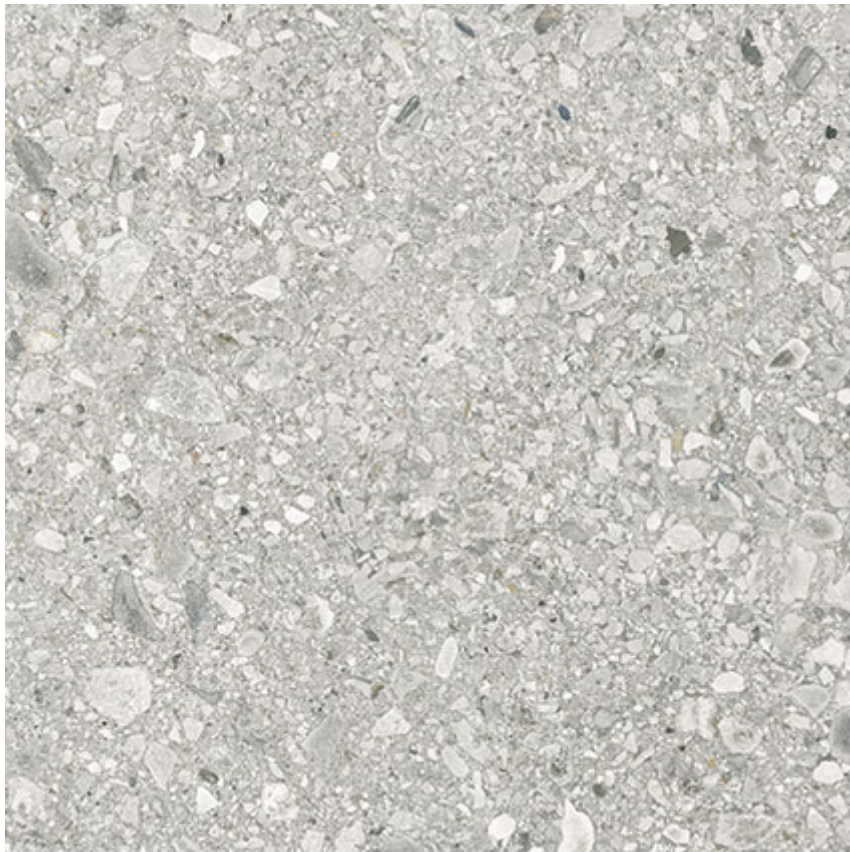

PRODUCT

ROYAL STONEWORKS 24X24 REGAL FOSSIL VEIN GRN

Tile | 24"x24" | Porcelain

TECHNICAL DATA

CODE: QUSW-RF-4G
NAME: Royal Stoneworks 24X24 Regal Fossil Vein Grn
SIZE: 24"x24"
SERIES: Royal Stoneworks
FINISH: Grained
LOOK: Stone Look
EDGE: Rectified
FAMILY: Tile
FROST RESISTANCE: Yes
SHADE VARIATION: V3
STYLE: Contemporary
SUITABLE FOR: Indoor|Shower
TYPOLOGY: Porcelain
TYPE OF PIECE: Field Tile
USE: Floor and Wall