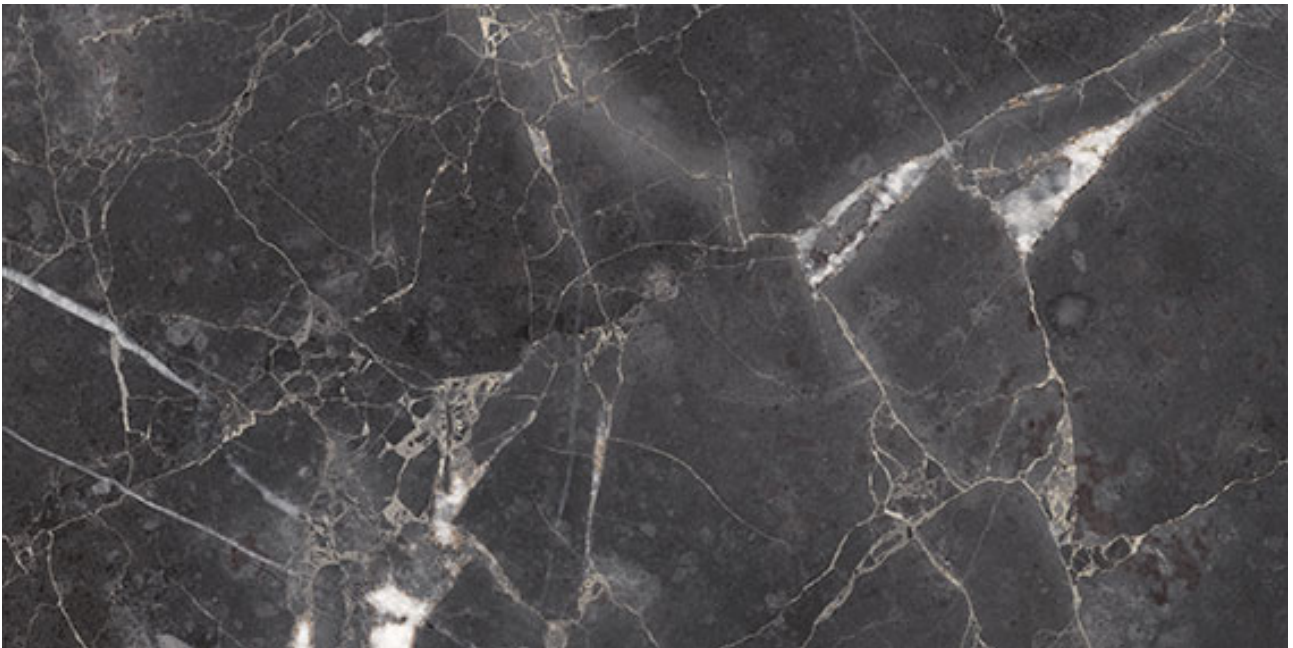

PRODUCT

ROYAL STONeworks 12X24 TUSCAN FORGE VEIN HONED

Tile | 12"x24" | Porcelain

TECHNICAL DATA

CODE: QUSW-TF-5H
NAME: Royal Stoneworks 12X24 Tuscan Forge Vein Honed
SIZE: 12"x24"
SERIES: Royal Stoneworks
FINISH: Honed
LOOK: Stone Look
EDGE: Rectified
FAMILY: Tile
FROST RESISTANCE: Yes
SHADE VARIATION: V3
STYLE: Contemporary
SUITABLE FOR: Indoor|Shower
TYPOLOGY: Porcelain
TYPE OF PIECE: Field Tile
USE: Floor and Wall