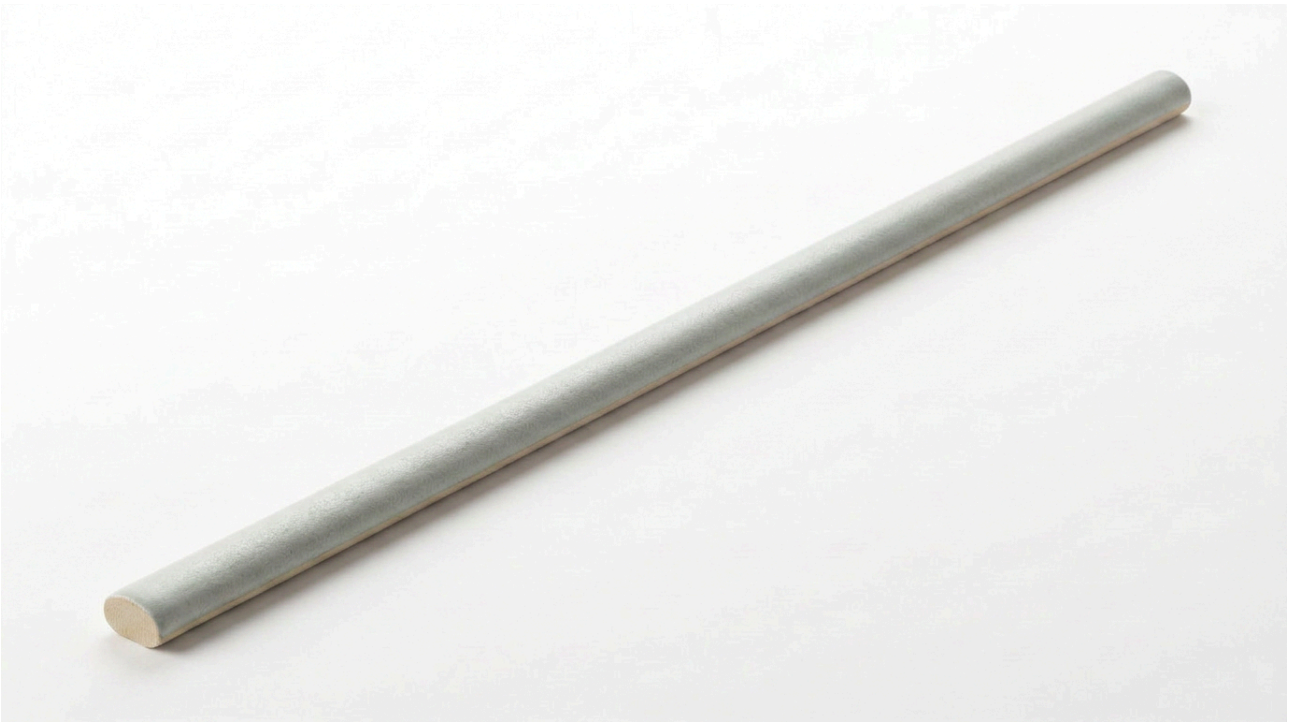

PRODUCT
ARUBA STEEL MATT .39X9 TRIM

Tile | .39"x9" | Porcelain

TECHNICAL DATA

CODE: QUAU-ST-SBM
NAME: Aruba Steel Matt .39x9 Trim
SIZE: .39"x9"
SERIES: Aruba
FINISH: Matt
LOOK: Subway Tile
FAMILY: Tile
FROST RESISTANCE: Yes
STYLE: Contemporary
SUITABLE FOR: Indoor| Outdoor| Pool| Backsplash| Shower
TYPOLOGY: Porcelain
TYPE OF PIECE: Trim
USE: Floor and Wall