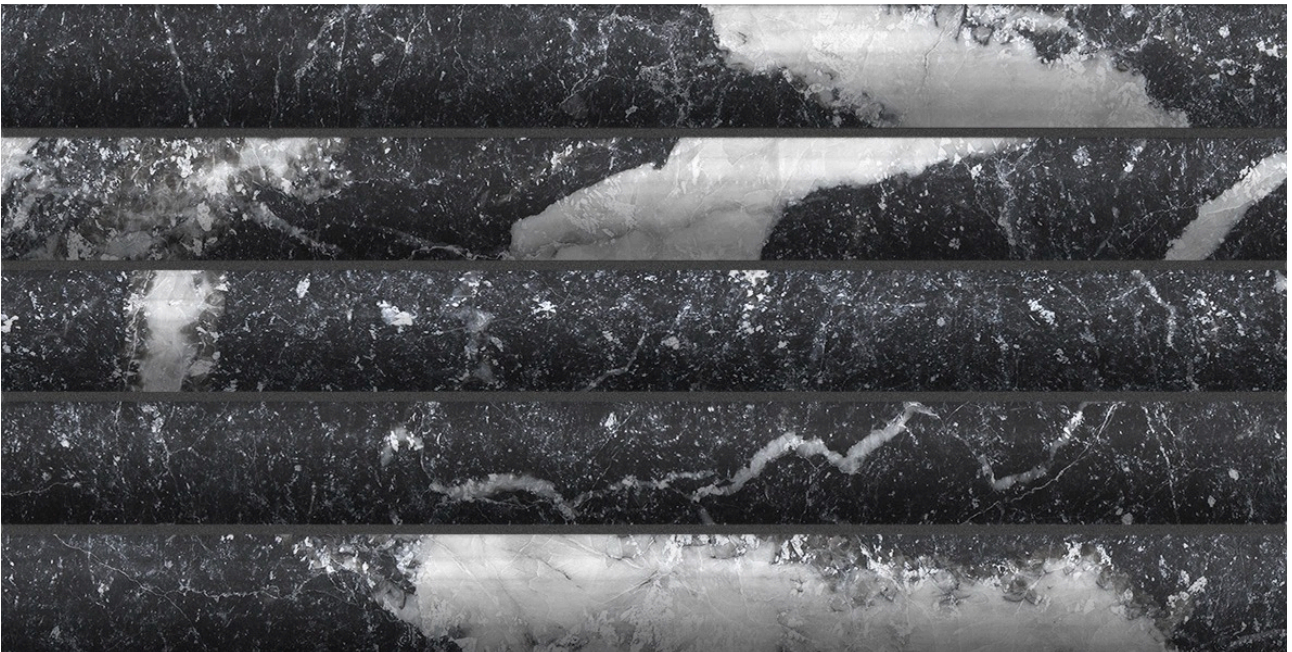

PRODUCT
OBSESSION 5X10 NERO

Tile | 5"x10" | Glazed Porcelain

ROOM SCENES

TECHNICAL DATA

CODE: QUOB-NE-2
NAME: Obsession 5x10 Nero
SIZE: 5"x10"
SERIES: Obsession
FINISH: Matt
LOOK: Marble Look
BREAKING STRENGHT: ≥ 1300 N
CHEMICAL RESISTANCE: GA GLA GHA
DCOF: > 0.42
FAMILY: Tile
FROST RESISTANCE: Yes
MOHS: 6
R VALUE: R9
SHADE VARIATION: V1
STAIN RESISTANCE: 5
STYLE: Classic
SUITABLE FOR: Backsplash|Indoor|Shower
TYPOLOGY: Glazed Porcelain
THICKNESS: 9 mm
TYPE OF PIECE: Field Tile
USE: Wall only
NOTES: 32 graphic variations