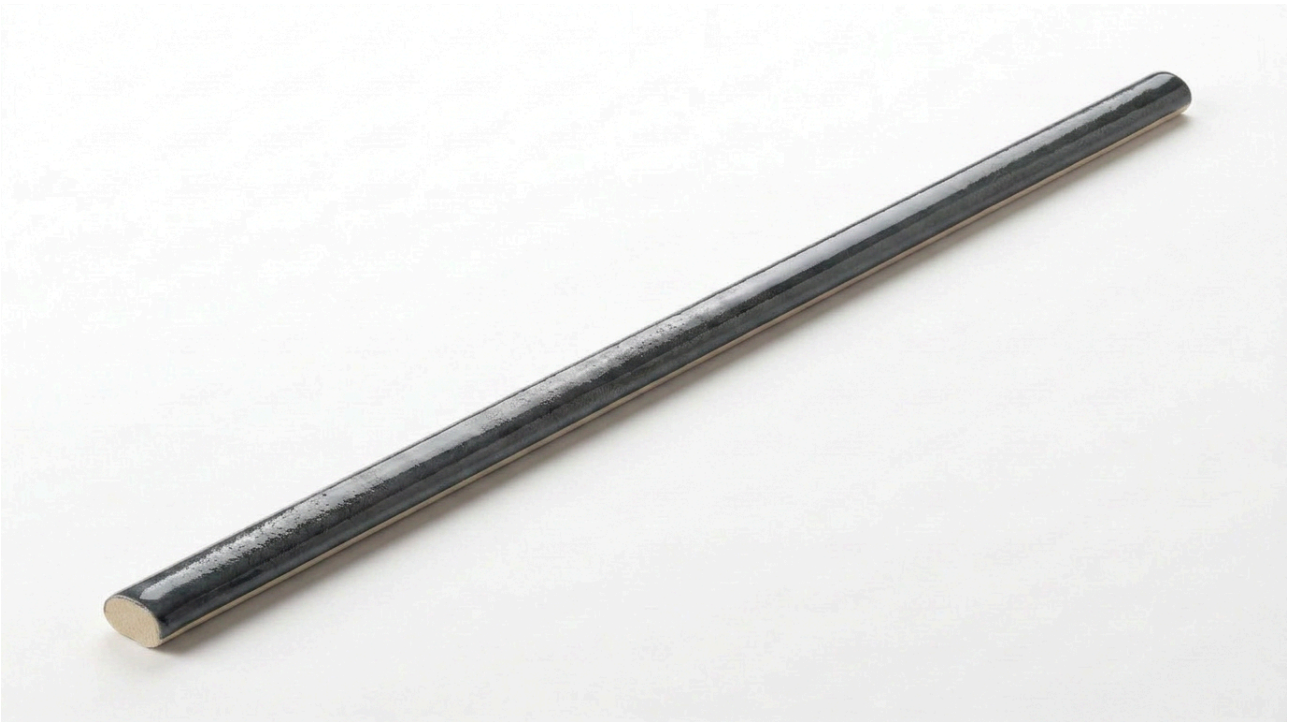

PRODUCT
ARUBA COAL GLOSS .39X9 TRIM

Tile | .39"x9" | Porcelain

TECHNICAL DATA

CODE: QUAU-CO-SBG
NAME: Aruba Coal Gloss .39x9 Trim
SIZE: .39"x9"
SERIES: Aruba
FINISH: Gloss
LOOK: Subway Tile
FAMILY: Tile
FROST RESISTANCE: Yes
STYLE: Contemporary
SUITABLE FOR: Indoor| Outdoor| Pool| Backsplash| Shower
TYPOLOGY: Porcelain
TYPE OF PIECE: Trim
USE: Floor and Wall