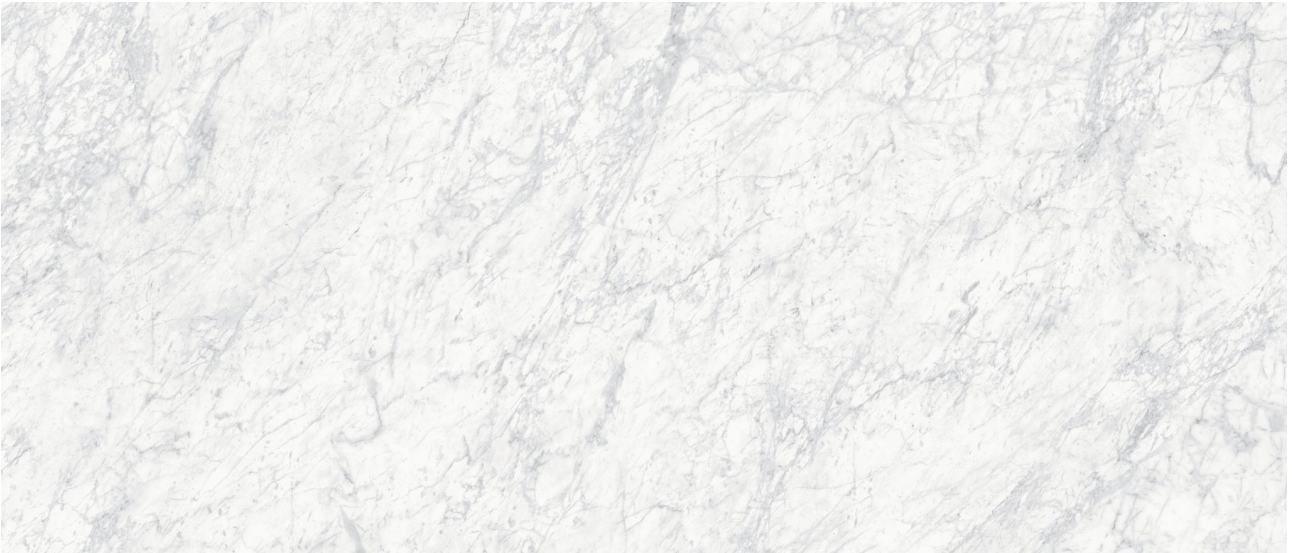

PRODUCT

**ROYAL STONEWORKS 48X110 OLD WORLD BIANCO
POLISHED**

Tile | 48"x110" | Sintered Slab

TECHNICAL DATA

CODE: QUSW-OW-2P
NAME: Royal Stoneworks 48X110 Old World Bianco Polished
SIZE: 48"x110"
SERIES: Royal Stoneworks
FINISH: Polished
LOOK: Stone Look
EDGE: Rectified
FAMILY: Tile
FROST RESISTANCE: Yes
SHADE VARIATION: V3
STYLE: Contemporary
SUITABLE FOR: Indoor|Shower
TYPOLOGY: Sintered Slab
TYPE OF PIECE: Field Tile
USE: Floor and Wall