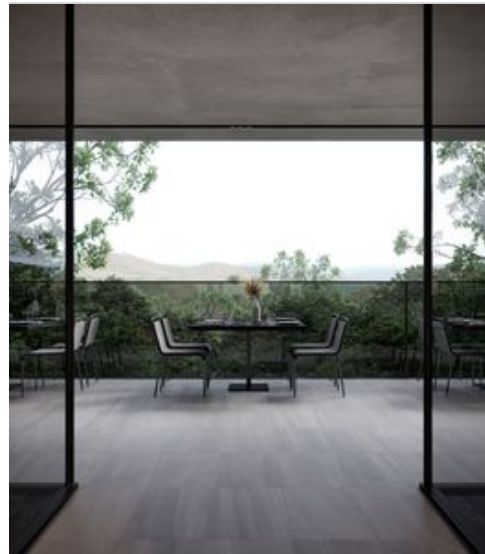

PRODUCT
DAVENPORT 16X32 ASH

Tile | 16"x32" | Pressed Glazed Porcelain

ROOM SCENES

TECHNICAL DATA

CODE: AC4500-07760

NAME: Davenport 16x32 Ash

SIZE: 16"x32"

SERIES: Davenport

FINISH: Matte

LOOK: Stone Look

BREAKING STRENGTH: $\geq 350 \geq 1500$

CHEMICAL RESISTANCE: CLASS B/CLASS A

DCOF: ≥ 0.50

FAMILY: Tile

FROST RESISTANCE: Yes

SHADE VARIATION: V3

SUITABLE FOR: Indoor| Outdoor

TPOLOGY: Pressed Glazed Porcelain

THICKNESS: 10mm

TYPE OF PIECE: Field Tile

USE: Floor and Wall

NOTES: This product is special order and cannot be cancelled, returned, or refunded.