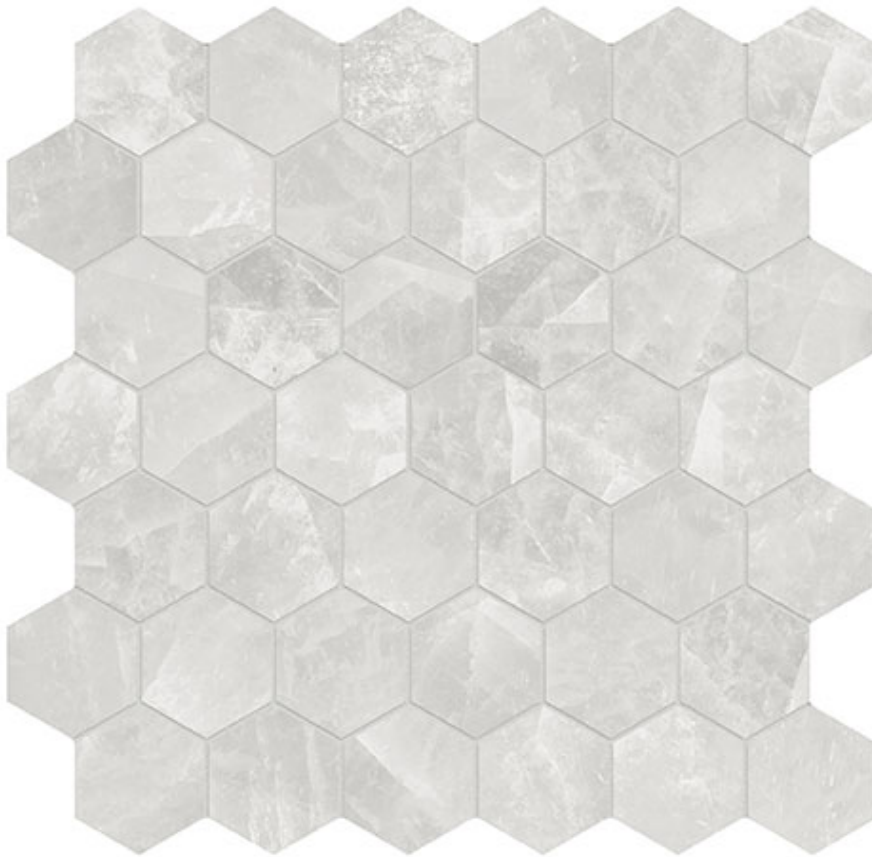

PRODUCT

ROYAL STONEWORKS 2\" CRYSTAL LUXE HEX

Tile | 12"x12" | Porcelain

TECHNICAL DATA

CODE: QUSW-CL-HX
NAME: Royal Stoneworks 2" Crystal Luxe Hex
SIZE: 12"x12"
SERIES: Royal Stoneworks
FINISH: Honed
LOOK: Stone Look
FAMILY: Tile
MOSAIC TYPE: 2"x2"
SHADE VARIATION: V2
STYLE: Contemporary
SUITABLE FOR: Indoor|Shower
TYPOLOGY: Porcelain
TYPE OF PIECE: Mosaic
USE: Floor and Wall

PACKING

Size	Product type	BOX			PALLET		
		pcs	sqft	lb	boxes	sqft	lb
12"x12"	Mosaic	10	9.69		45		