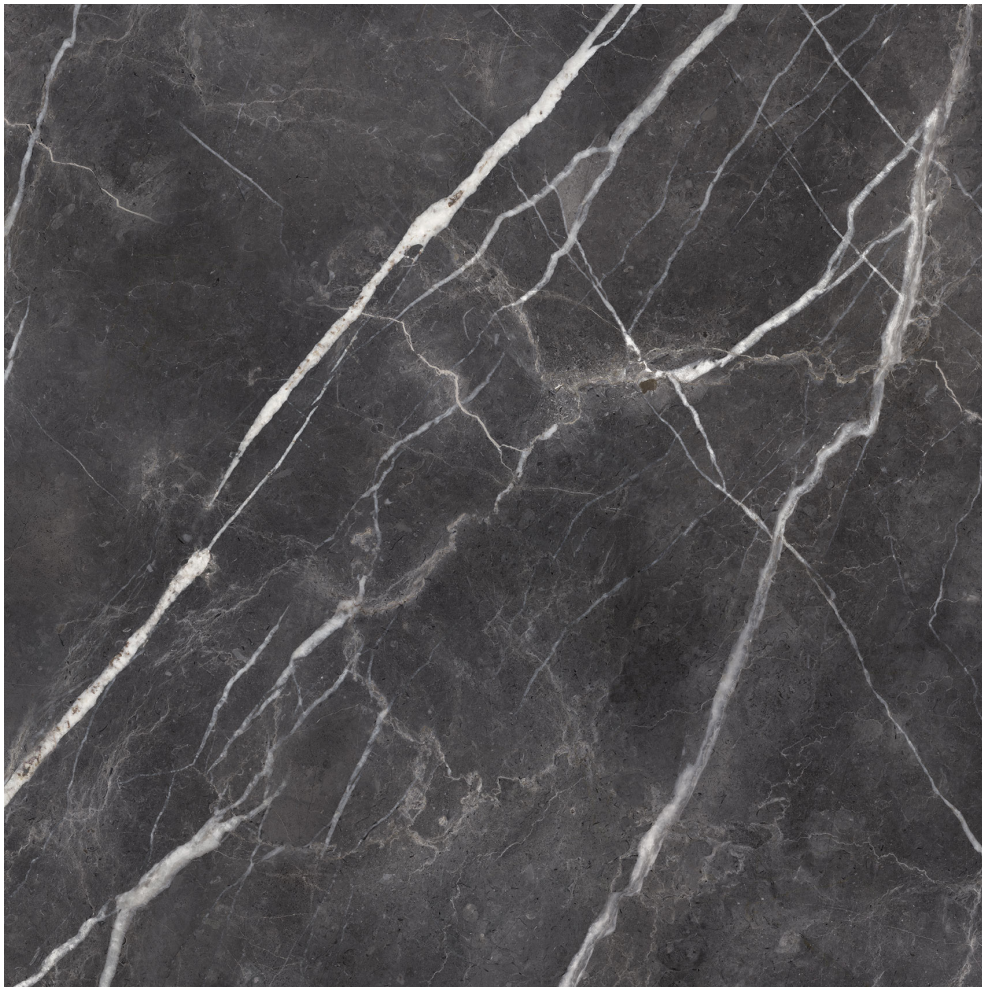

PRODUCT

ROYAL STONEWORKS 48X48 TUSCAN FORGE VEIN HONED

Tile | 48"x48" | Porcelain

TECHNICAL DATA

CODE: QUSW-TF-3H
NAME: Royal Stoneworks 48X48 Tuscan Forge Vein Honed
SIZE: 48"x48"
SERIES: Royal Stoneworks
FINISH: Honed
LOOK: Stone Look
EDGE: Rectified
FAMILY: Tile
FROST RESISTANCE: Yes
SHADE VARIATION: V3
STYLE: Contemporary
SUITABLE FOR: Indoor|Shower
TYPOLOGY: Porcelain
TYPE OF PIECE: Field Tile
USE: Floor and Wall