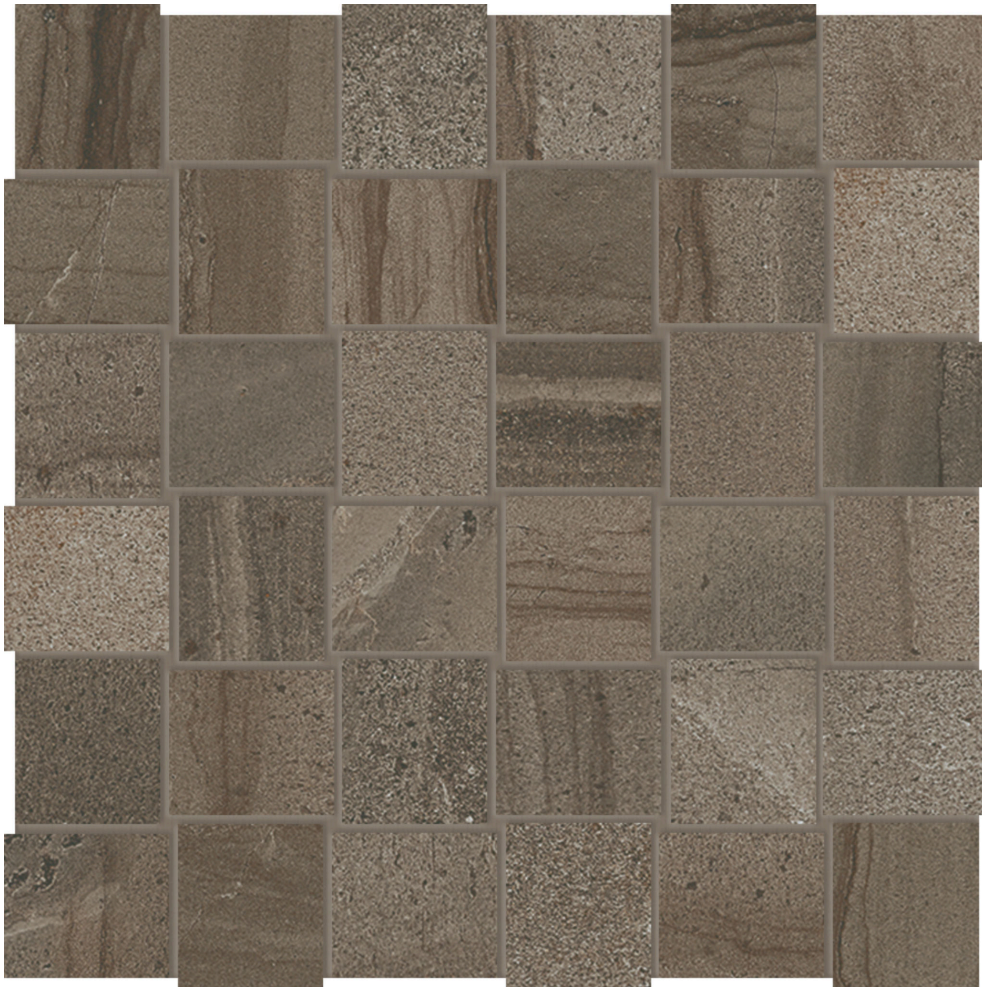

PRODUCT

ARCADIA 2X2 BASKETWEAVE LOMBARDY MATTE

Tile | 12"x12" | Glazed Porcelain

TECHNICAL DATA

CODE: QUAR-LO-2X2
NAME: Arcadia 2X2 Basketweave Lombardy Matte
SIZE: 12"x12"
SERIES: Arcadia
FINISH: Matt
LOOK: Stone Look
FAMILY: Tile
FROST RESISTANCE: Yes
MOSAIC TYPE: 2"x2"
SHADE VARIATION: V3
STYLE: Contemporary
SUITABLE FOR: Backsplash| Indoor
TYPOLOGY: Glazed Porcelain
TYPE OF PIECE: Mosaic
USE: Floor and Wall