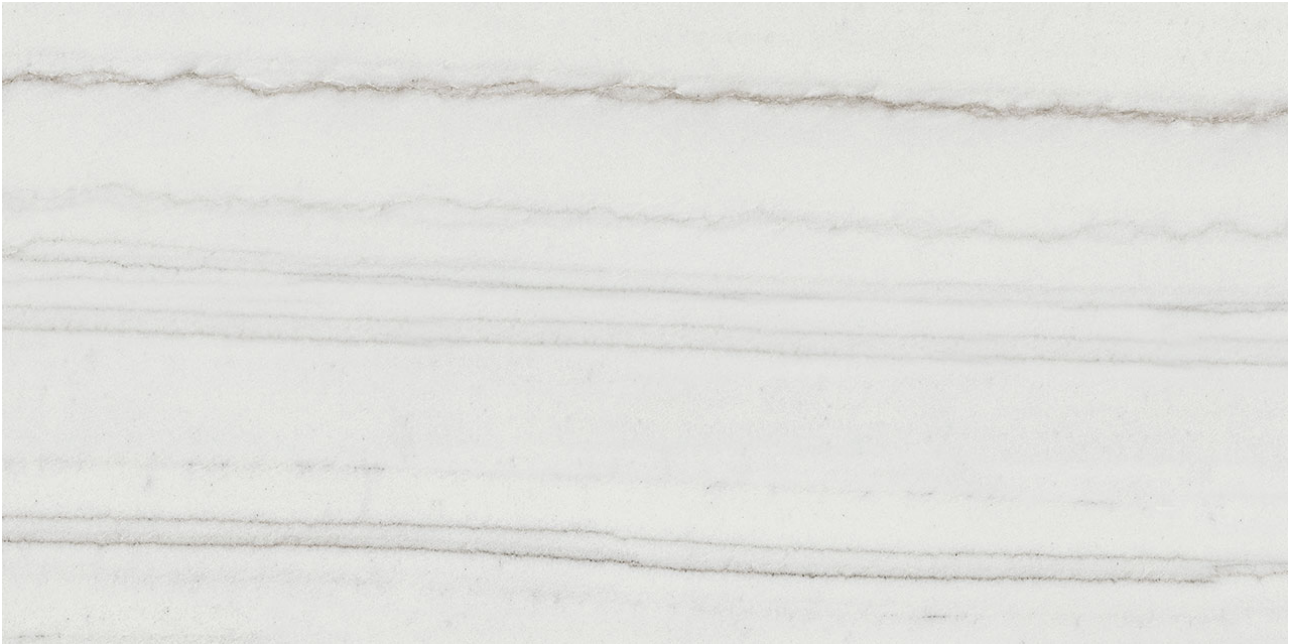

---

**PRODUCT**  
**ROYAL STONEWORKS 12X24 TUSCAN WHITE VEIN**  
**POLISHED**

---

Tile | 12"x24" | Porcelain

## **TECHNICAL DATA**

CODE: QUSW-TW-5P  
NAME: Royal Stoneworks 12X24 Tuscan White Vein Polished  
SIZE: 12"x24"  
SERIES: Royal Stoneworks  
FINISH: Polished  
LOOK: Stone Look  
EDGE: Rectified  
FAMILY: Tile  
FROST RESISTANCE: Yes  
STYLE: Contemporary  
SUITABLE FOR: Indoor|Shower  
TYPOLOGY: Porcelain  
TYPE OF PIECE: Field Tile  
USE: Floor and Wall