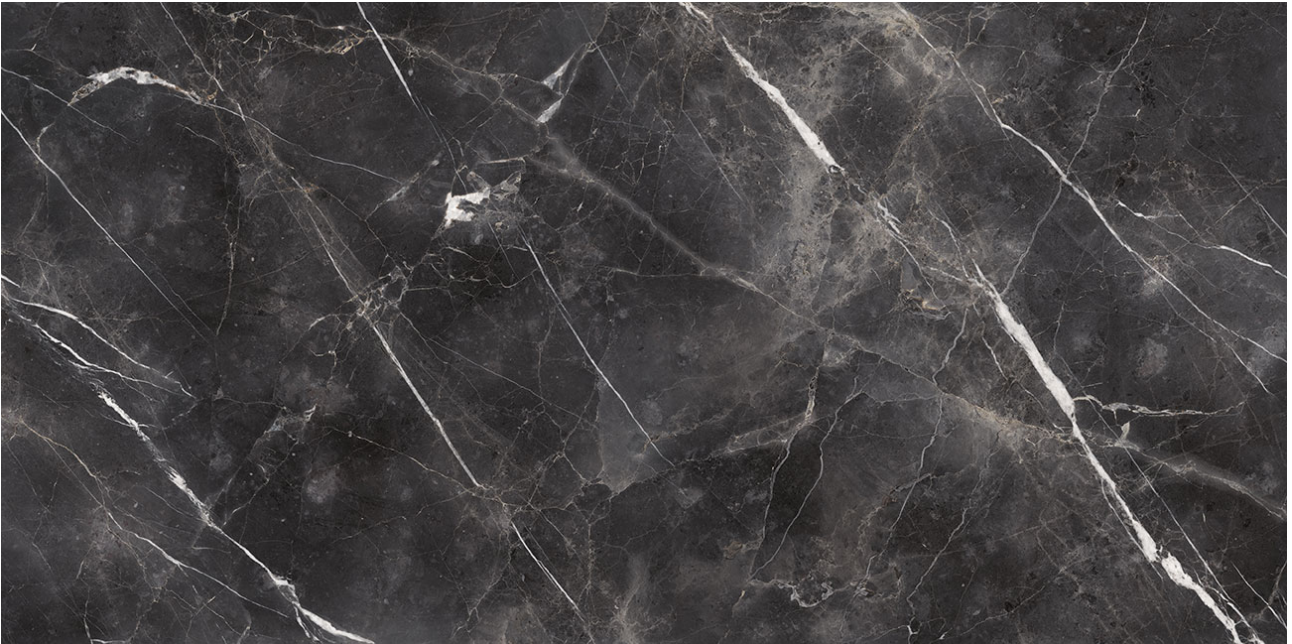

PRODUCT

ROYAL STONWORKS 63X126 TUSCAN FORGE VEIN

POLISHED

Tile | 63"x126" | Sintered Slab

TECHNICAL DATA

CODE: QUSW-TF-1P
NAME: Royal Stoneworks 63X126 Tuscan Forge Vein Polished
SIZE: 63"x126"
SERIES: Royal Stoneworks
FINISH: Polished
LOOK: Stone Look
EDGE: Rectified
FAMILY: Tile
FROST RESISTANCE: Yes
SHADE VARIATION: V3
STYLE: Contemporary
SUITABLE FOR: Indoor|Shower
TYPOLOGY: Sintered Slab
TYPE OF PIECE: Field Tile
USE: Floor and Wall