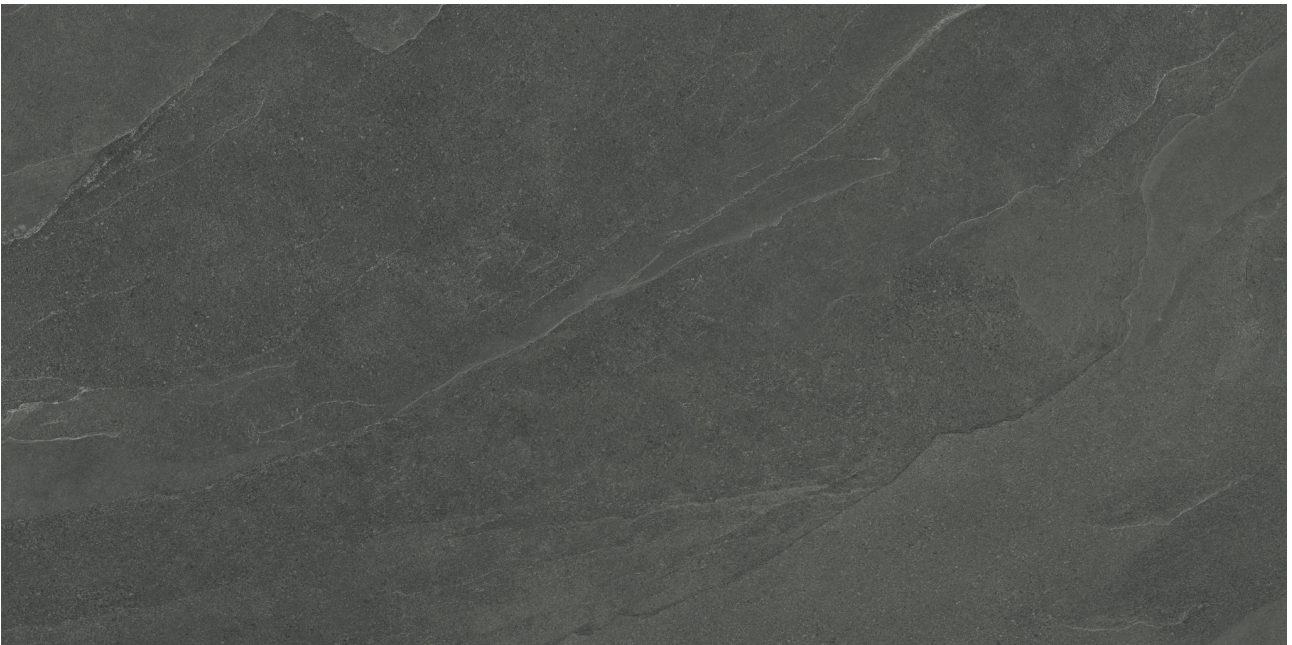

PRODUCT
NORD 24X48 CARBON

Tile | 24"x48" | Color Body Porcelain

ROOM SCENES

TECHNICAL DATA

CODE: AC4500-09292

NAME: Nord 24x48 Carbon

SIZE: 24"x48"

SERIES: Nord

FINISH: Matte

LOOK: Concrete

BREAKING STRENGTH: >400 >1750

CHEMICAL RESISTANCE: CLASS A

DCOF: ≥ 0.50

EDGE: Rectified

FAMILY: Tile

FROST RESISTANCE: Yes

SHADE VARIATION: V2

SUITABLE FOR: Indoor| Outdoor

TPOLOGY: Color Body Porcelain

THICKNESS: 10mm

TYPE OF PIECE: Field Tile

USE: Floor and Wall

NOTES: This product is special order and cannot be cancelled, returned, or refunded.