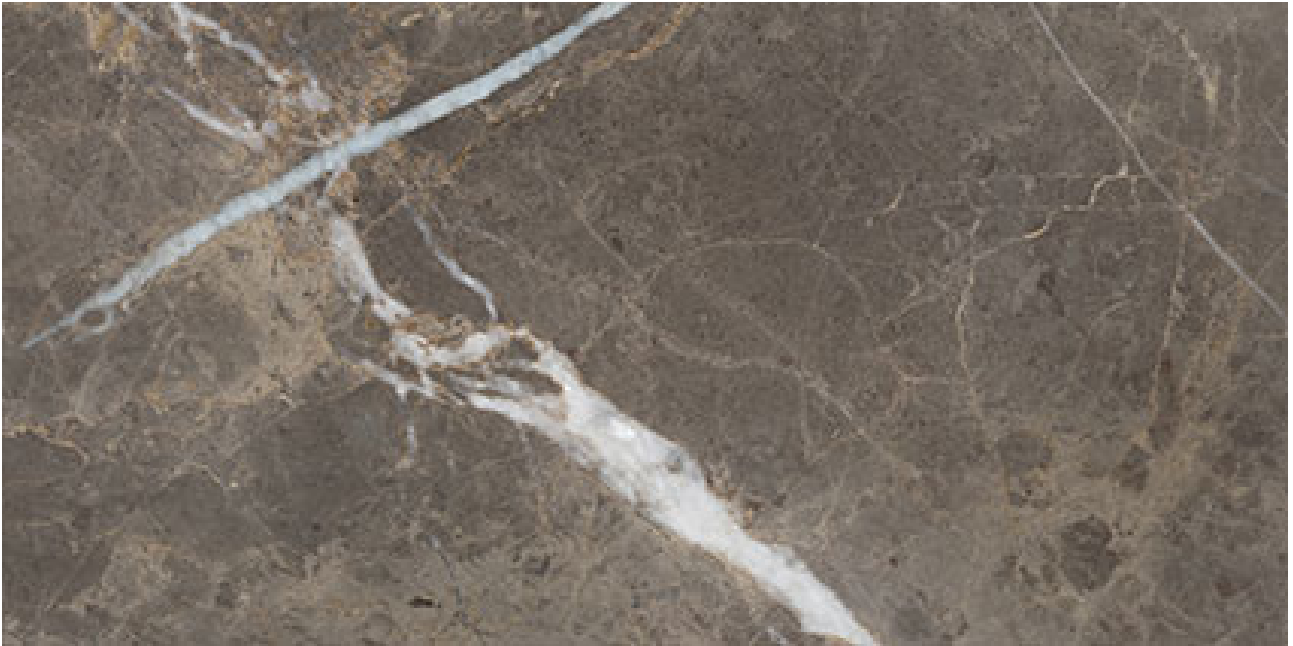

---

**PRODUCT**

**ROYAL STONEWORKS 12X24 REGAL BROWN MARBLE POLISHED**

---

Tile | 12"x24" | Porcelain

## **TECHNICAL DATA**

CODE: QUSW-RM-5P  
NAME: Royal Stoneworks 12X24 Regal Brown Marble Polished  
SIZE: 12"x24"  
SERIES: Royal Stoneworks  
FINISH: Polished  
LOOK: Stone Look  
EDGE: Rectified  
FAMILY: Tile  
FROST RESISTANCE: Yes  
SHADE VARIATION: V3  
STYLE: Contemporary  
SUITABLE FOR: Indoor|Shower  
TYPOLOGY: Porcelain  
TYPE OF PIECE: Field Tile  
USE: Floor and Wall