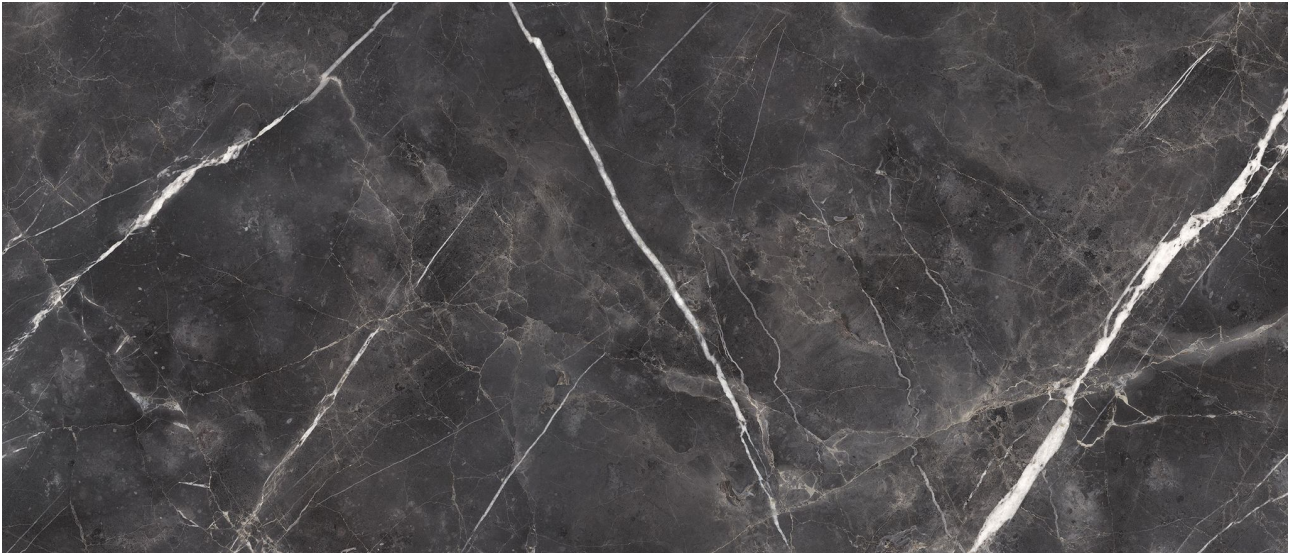

PRODUCT

**ROYAL STONWORKS 48X110 TUSCAN FORGE VEIN
HONED**

Tile | 48"x110" | Sintered Slab

TECHNICAL DATA

CODE: QUSW-TF-2H
NAME: Royal Stoneworks 48X110 Tuscan Forge Vein Honed
SIZE: 48"x110"
SERIES: Royal Stoneworks
FINISH: Honed
LOOK: Stone Look
EDGE: Rectified
FAMILY: Tile
FROST RESISTANCE: Yes
SHADE VARIATION: V3
STYLE: Contemporary
SUITABLE FOR: Indoor|Shower
TYPOLOGY: Sintered Slab
TYPE OF PIECE: Field Tile
USE: Floor and Wall