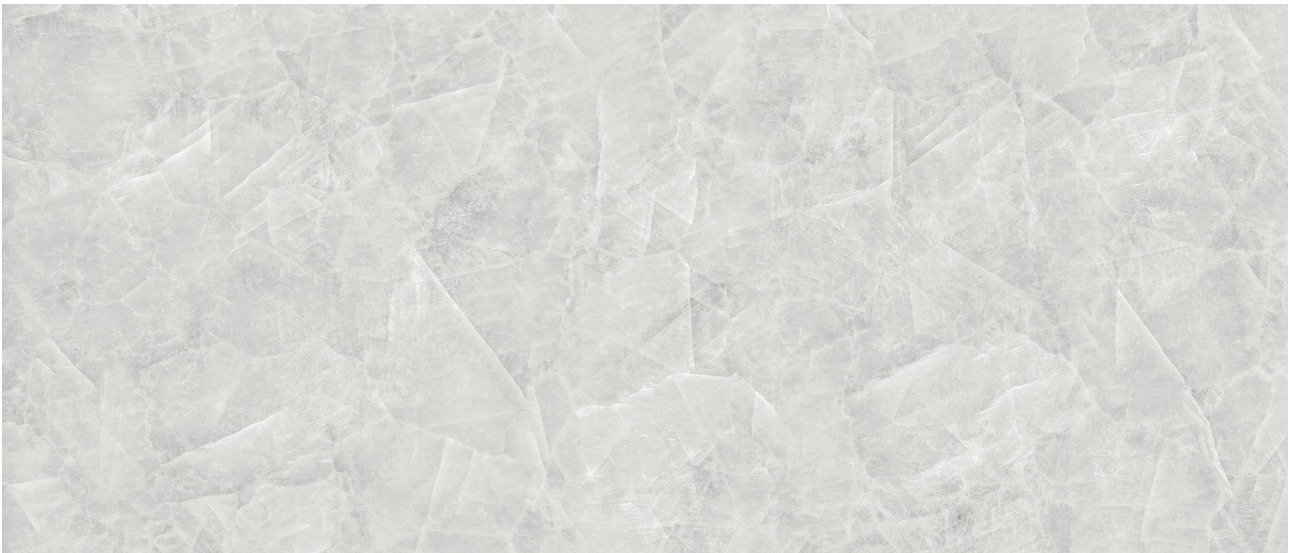

PRODUCT

ROYAL STONEWORKS 48X110 CRYSTAL LUXE POLISHED

Tile | 48"x110" | Sintered Slab

TECHNICAL DATA

CODE: QUSW-CL-2P
NAME: Royal Stoneworks 48X110 Crystal Luxe Polished
SIZE: 48"x110"
SERIES: Royal Stoneworks
FINISH: Polished
LOOK: Stone Look
EDGE: Rectified
FAMILY: Tile
FROST RESISTANCE: Yes
SHADE VARIATION: V2
STYLE: Contemporary
SUITABLE FOR: Indoor|Shower
TYPOLOGY: Sintered Slab
TYPE OF PIECE: Field Tile
USE: Floor and Wall