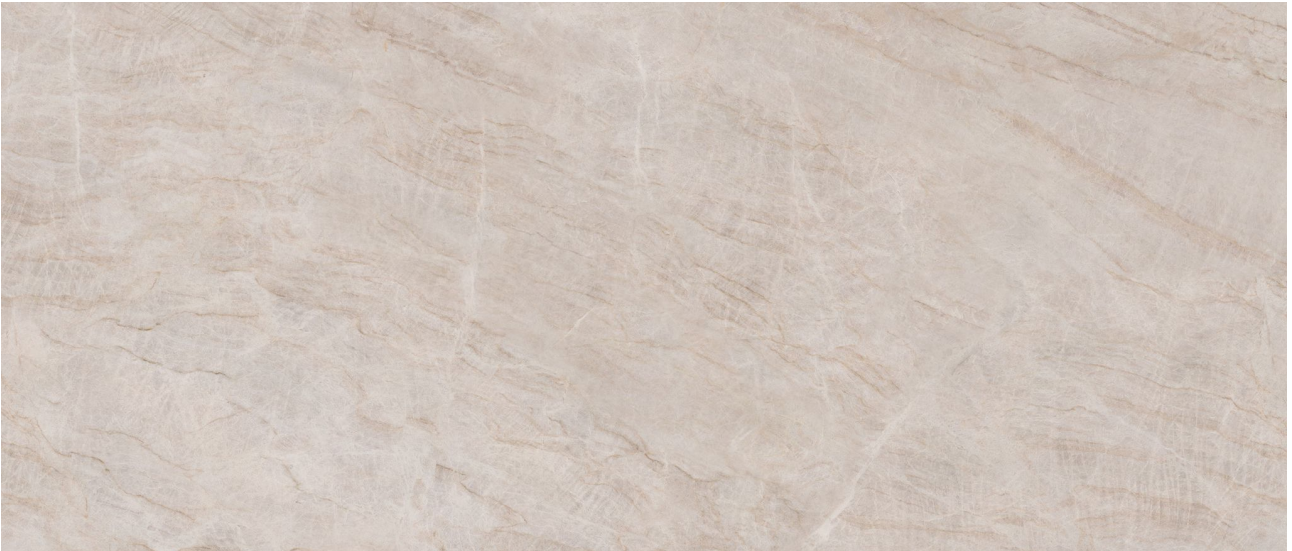

PRODUCT

**ROYAL STONEWORKS 48X110 TAJ MAHAL CLASSIC
HONED**

Tile | 48"x110" | Sintered Slab

TECHNICAL DATA

CODE: QUSW-TM-2H
NAME: Royal Stoneworks 48X110 Taj Mahal Classic Honed
SIZE: 48"x110"
SERIES: Royal Stoneworks
FINISH: Honed
LOOK: Stone Look
EDGE: Rectified
FAMILY: Tile
FROST RESISTANCE: Yes
SHADE VARIATION: V2
STYLE: Contemporary
SUITABLE FOR: Indoor|Shower
TYPOLOGY: Sintered Slab
TYPE OF PIECE: Field Tile
USE: Floor and Wall