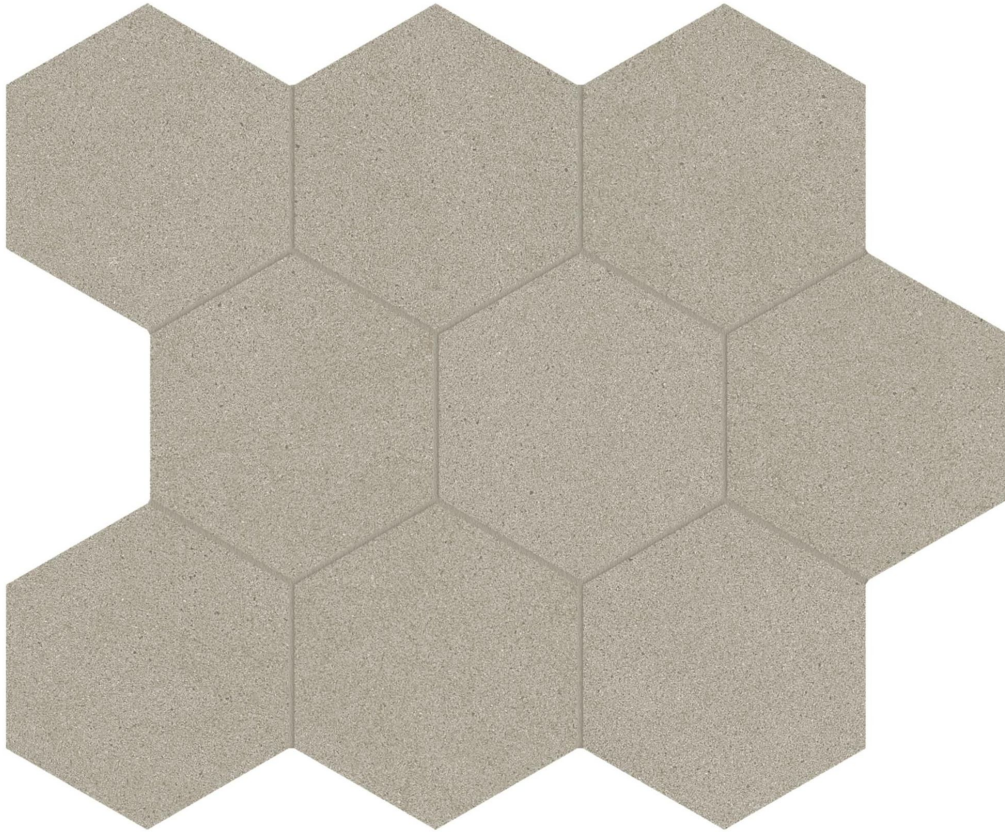

PRODUCT
SERENA 4\" HEX VALLEY

Tile | 10.5"x12" | Porcelain

TECHNICAL DATA

CODE: AC8510-00300

NAME: Serena 4" Hex Valley

SIZE: 10.5"x12"

SERIES: Serena

FINISH: Organic Matte

LOOK: Stone Look

EDGE: Rectified

FAMILY: Tile

STYLE: Contemporary

SUITABLE FOR: Indoor| Outdoor

TPOLOGY: Porcelain

TYPE OF PIECE: Mosaic

USE: Floor and Wall