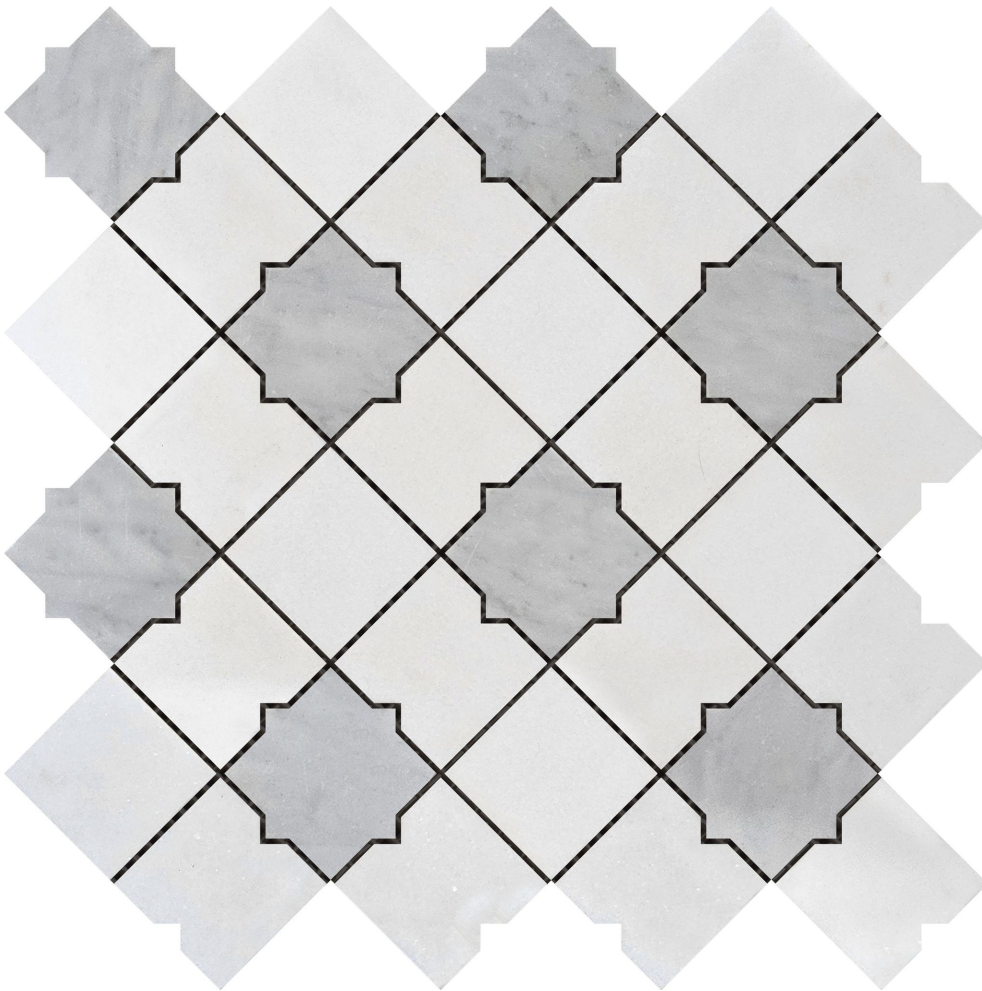

---

**PRODUCT**

**STAR & SQUARE WHITE & GREY MIX MARBLE**

---

Tile | 11"x11" | Marble

**ROOM SCENES**

## **TECHNICAL DATA**

CODE: RVCHAWM193  
NAME: Star & Square White & Grey Mix Marble  
SIZE: 11"x11"  
SERIES: Chelsea Collection  
LOOK: Multi-Look Mosaics  
FAMILY: Tile  
SUITABLE FOR: Backsplash,Indoor,Outdoor,Shower,Pool  
TYPOLOGY: Marble  
TYPE OF PIECE: Mosaic  
USE: Floor and Wall