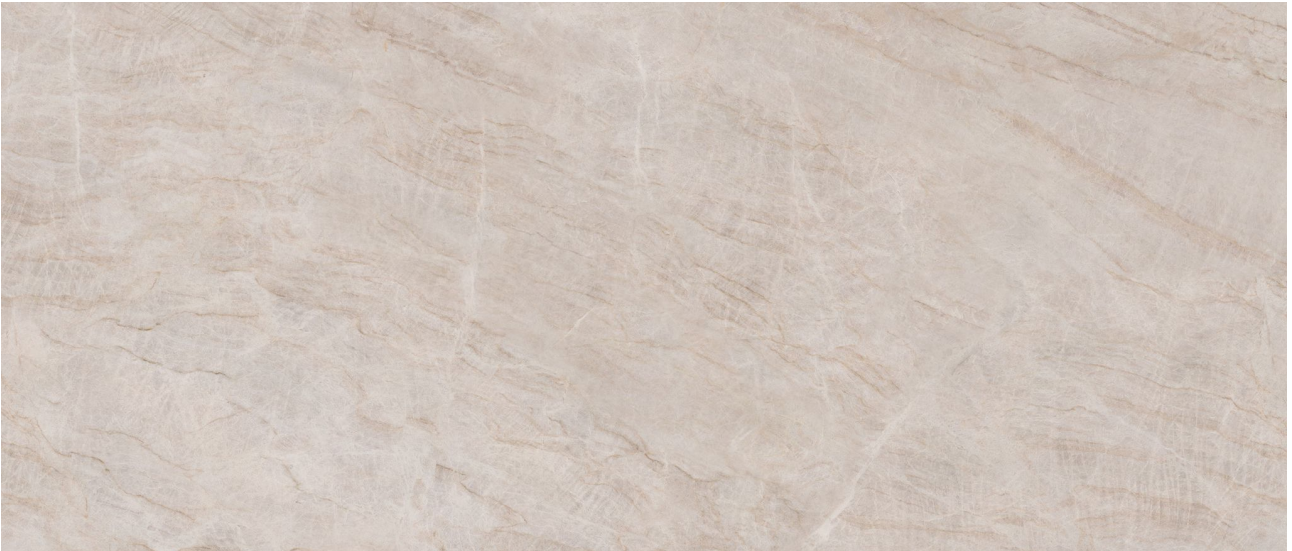

PRODUCT
ROYAL STONWORKS 48X110 TAJ MAHAL CLASSIC
POLISHED

Tile | 48"x110" | Sintered Slab

TECHNICAL DATA

CODE: QUSW-TM-2P
NAME: Royal Stoneworks 48X110 Taj Mahal Classic Polished
SIZE: 48"x110"
SERIES: Royal Stoneworks
FINISH: Polished
LOOK: Stone Look
EDGE: Rectified
FAMILY: Tile
FROST RESISTANCE: Yes
SHADE VARIATION: V2
STYLE: Contemporary
SUITABLE FOR: Indoor|Shower
TYPOLOGY: Sintered Slab
TYPE OF PIECE: Field Tile
USE: Floor and Wall