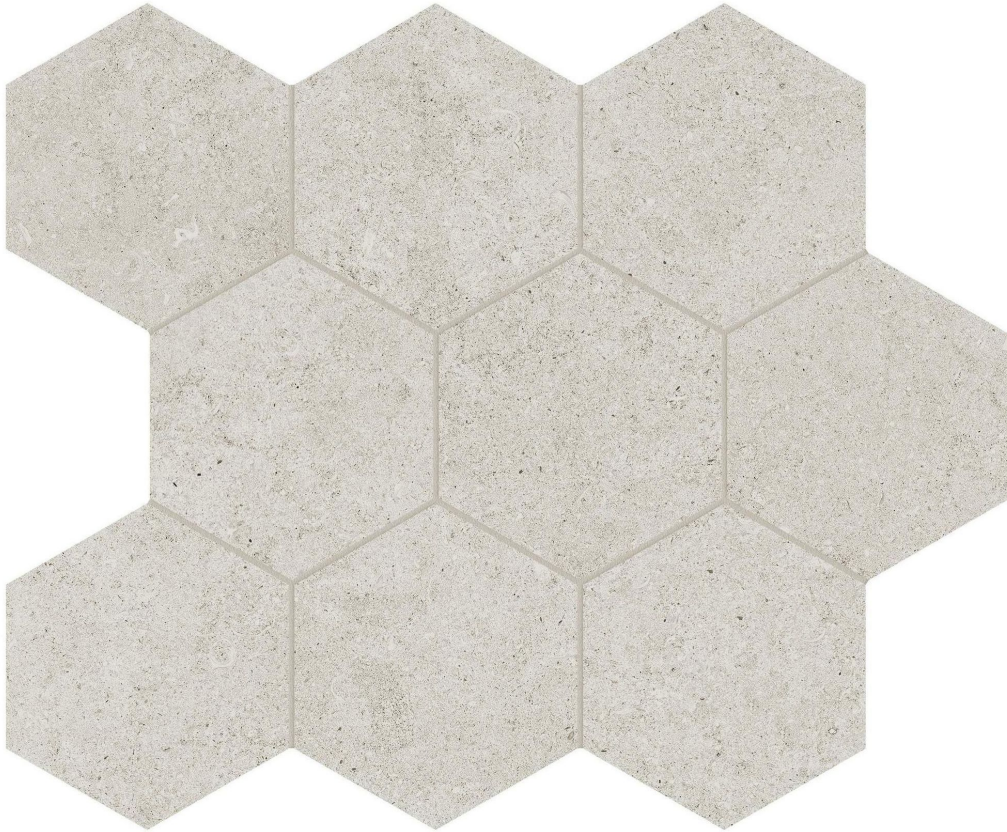

---

**PRODUCT**

**LITHOFORM 4\"/>Hexagonal tile pattern**

Tile | 10.5"x12" | Porcelain

## **TECHNICAL DATA**

CODE: AC8510-00310

NAME: Lithoform 4" Hex Crosscut Dunes

SIZE: 10.5"x12"

SERIES: Lithoform

FINISH: Organic Matte

LOOK: Stone Look

EDGE: Rectified

FAMILY: Tile

STYLE: Contemporary

SUITABLE FOR: Indoor| Outdoor

TPOLOGY: Porcelain

TYPE OF PIECE: Mosaic

USE: Floor and Wall

NOTES: This product is special order and cannot be cancelled, returned, or refunded.