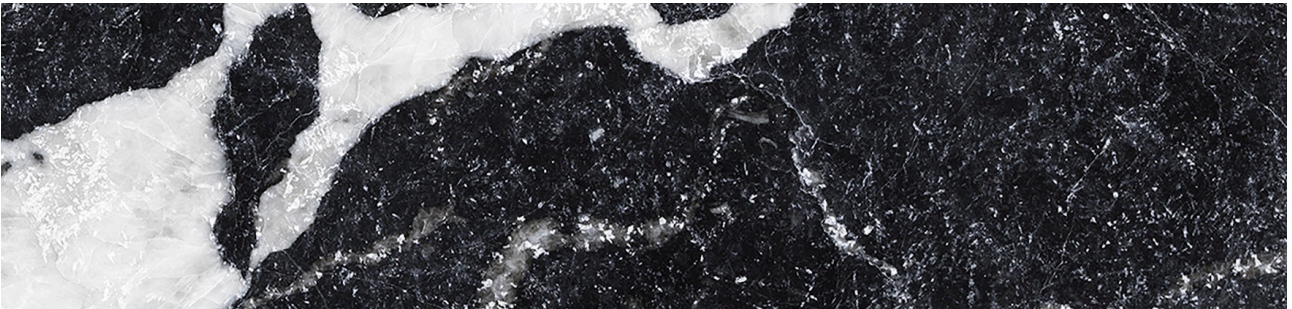

---

**PRODUCT**  
**OBSESSION 2.5X10 NERO**

---

Tile | 2.5"x10" | Glazed Porcelain

**GRAPHIC VARIETY**

**ROOM SCENES**

## **TECHNICAL DATA**

CODE: QUOB-NE-1  
NAME: Obsession 2.5x10 Nero  
SIZE: 2.5"x10"  
SERIES: Obsession  
FINISH: Matt  
LOOK: Marble Look  
BREAKING STRENGTH:  $\geq 1300$  N  
CHEMICAL RESISTANCE: GA GLA GHA  
DCOF:  $> 0.42$   
FAMILY: Tile  
FROST RESISTANCE: Yes  
MOHS: 6  
R VALUE: R9  
SHADE VARIATION: V1  
STAIN RESISTANCE: 5  
STYLE: Classic  
SUITABLE FOR: Backsplash|Indoor|Shower  
TYPOLOGY: Glazed Porcelain  
THICKNESS: 9 mm  
TYPE OF PIECE: Field Tile  
USE: Floor and Wall  
NOTES: 1 square metre of graphic variations