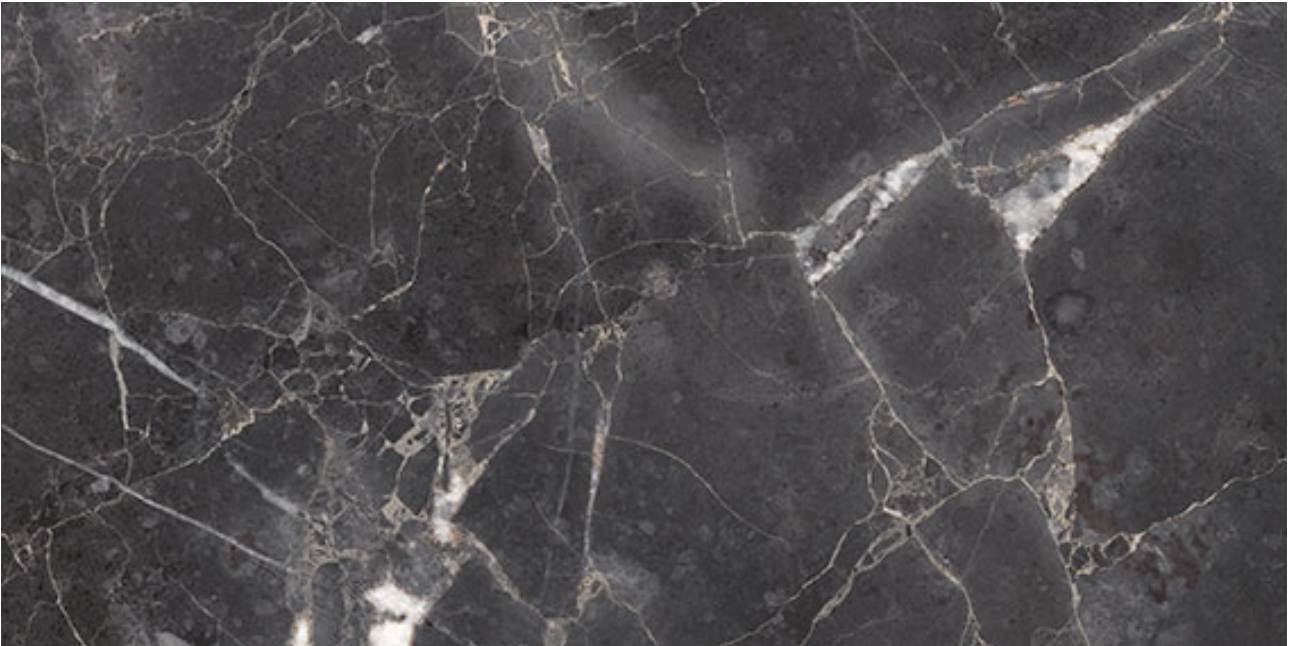

PRODUCT

ROYAL STONWORKS 12X24 TUSCAN FORGE VEIN

POLISHED

Tile | 12"x24" | Porcelain

TECHNICAL DATA

CODE: QUSW-TF-5P
NAME: Royal Stoneworks 12X24 Tuscan Forge Vein Polished
SIZE: 12"x24"
SERIES: Royal Stoneworks
FINISH: Polished
LOOK: Stone Look
EDGE: Rectified
FAMILY: Tile
FROST RESISTANCE: Yes
SHADE VARIATION: V3
STYLE: Contemporary
SUITABLE FOR: Indoor|Shower
TYPOLOGY: Porcelain
TYPE OF PIECE: Field Tile
USE: Floor and Wall