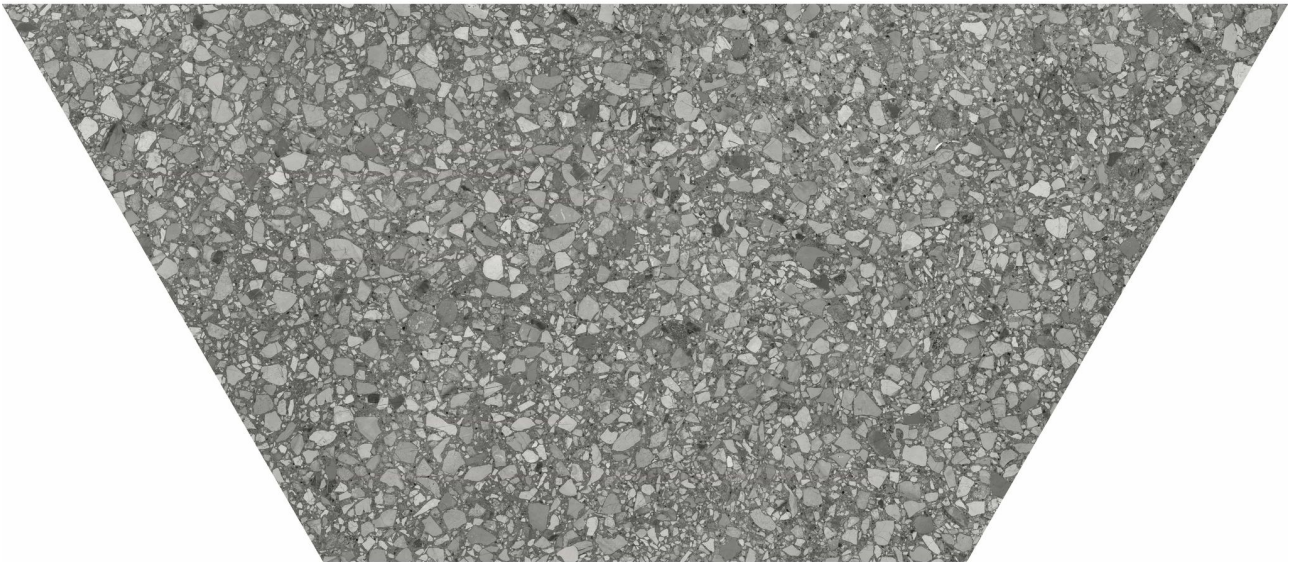

PRODUCT

STATION 10X24 SHADOW HALF HEXAGON

Tile | 10"x24" | Color Body Porcelain

TECHNICAL DATA

CODE: AC4500-09410

NAME: Station 10x24 Shadow Half Hexagon

SIZE: 10"x24"

SERIES: Station

FINISH: Matte

LOOK: Terrazo

BREAKING STRENGTH: $\geq 360 \geq 1600$

CHEMICAL RESISTANCE: CLASS A

DCOF: ≥ 0.50

EDGE: Rectified

FAMILY: Tile

FROST RESISTANCE: Yes

SHADE VARIATION: V3

SUITABLE FOR: Indoor| Outdoor

TPOLOGY: Color Body Porcelain

THICKNESS: 8.4mm

TYPE OF PIECE: Field Tile

USE: Floor and Wall

NOTES: This product is special order and cannot be cancelled, returned, or refunded.