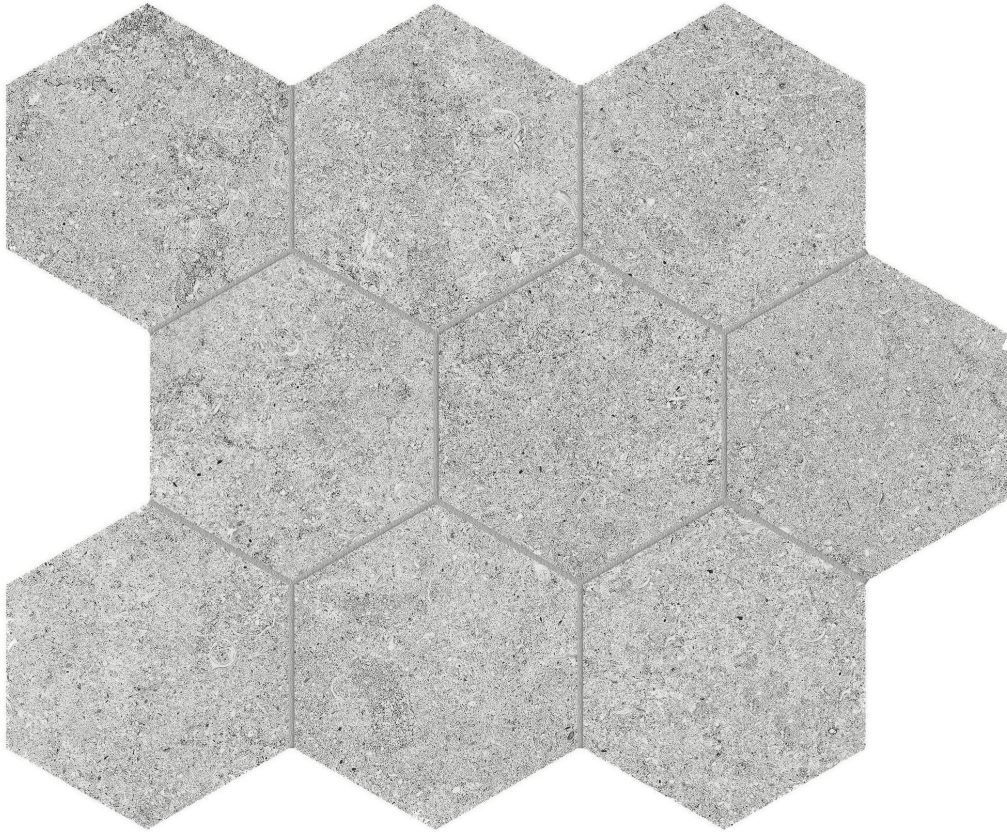

---

**PRODUCT**

**LITHOFORM 4\"/>Hexagonal tiles arranged in a honeycomb pattern. Each tile is a light gray color with a speckled, stone-like texture. The tiles are separated by thin, dark gray grout lines. The overall appearance is that of a high-quality, natural stone or porcelain tile.**

---

Tile | 10.5"x12" | Porcelain

## **TECHNICAL DATA**

CODE: AC8510-00340

NAME: Lithoform 4" Hex Crosscut Twilight

SIZE: 10.5"x12"

SERIES: Lithoform

FINISH: Organic Matte

LOOK: Stone Look

EDGE: Rectified

FAMILY: Tile

STYLE: Contemporary

SUITABLE FOR: Indoor| Outdoor

TYPOLOGY: Porcelain

TYPE OF PIECE: Mosaic

USE: Floor and Wall

NOTES: This product is special order and cannot be cancelled, returned, or refunded.