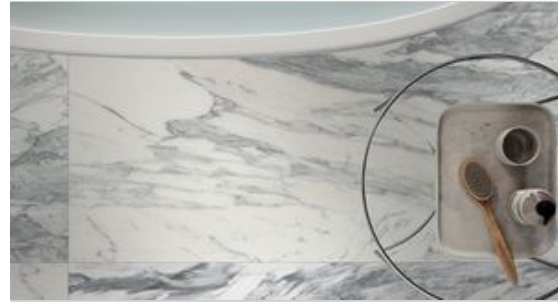

PRODUCT

ROYAL STONEWORKS 24X48 REGAL WHITE VEIN

POLISHED

Tile | 24"x48" | Porcelain

ROOM SCENES

TECHNICAL DATA

CODE: QUSW-RW-6P
NAME: Royal Stoneworks 24X48 Regal White Vein Polished
SIZE: 24"x48"
SERIES: Royal Stoneworks
FINISH: Polished
LOOK: Stone Look
EDGE: Rectified
FAMILY: Tile
FROST RESISTANCE: Yes
SHADE VARIATION: V3
STYLE: Contemporary
SUITABLE FOR: Indoor|Shower
TYPOLOGY: Porcelain
TYPE OF PIECE: Field Tile
USE: Floor and Wall