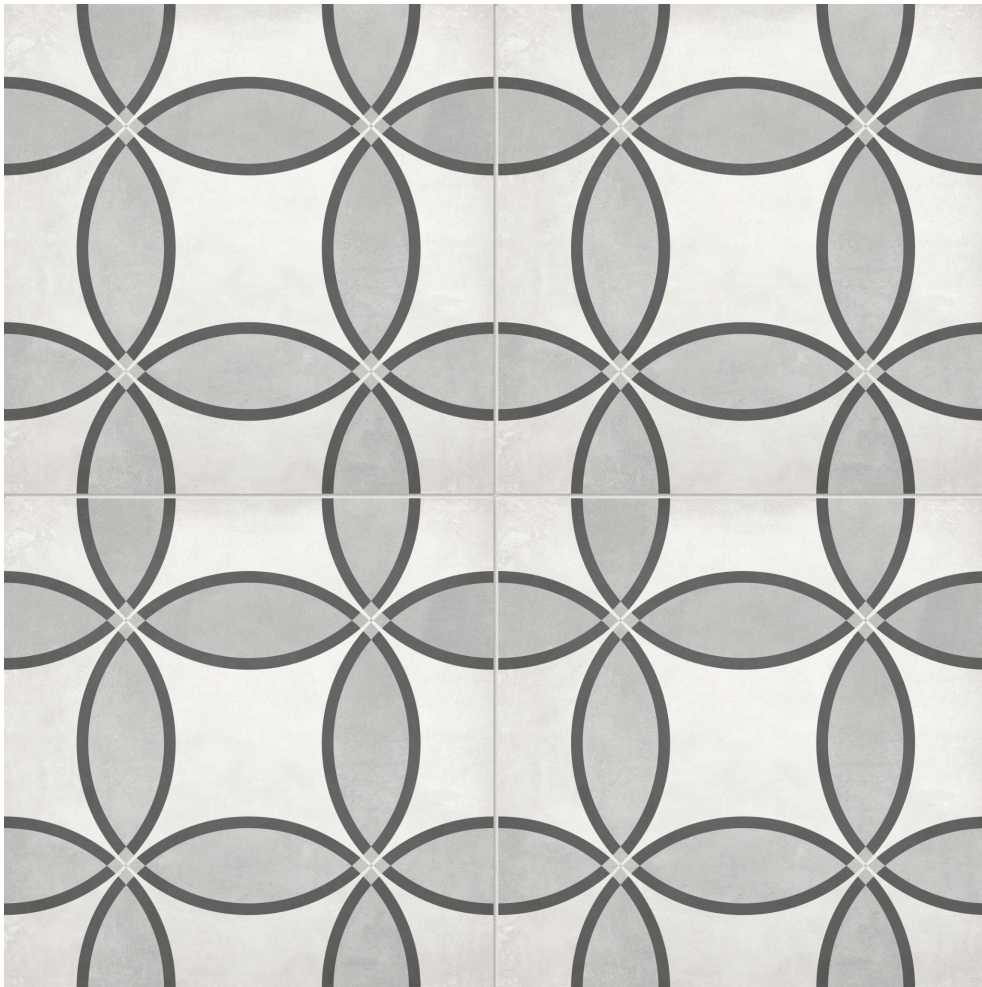

# FORM 8X8 ICE ZENITH

---

Tile | 8"x8" | Pressed Glazed Porcelain