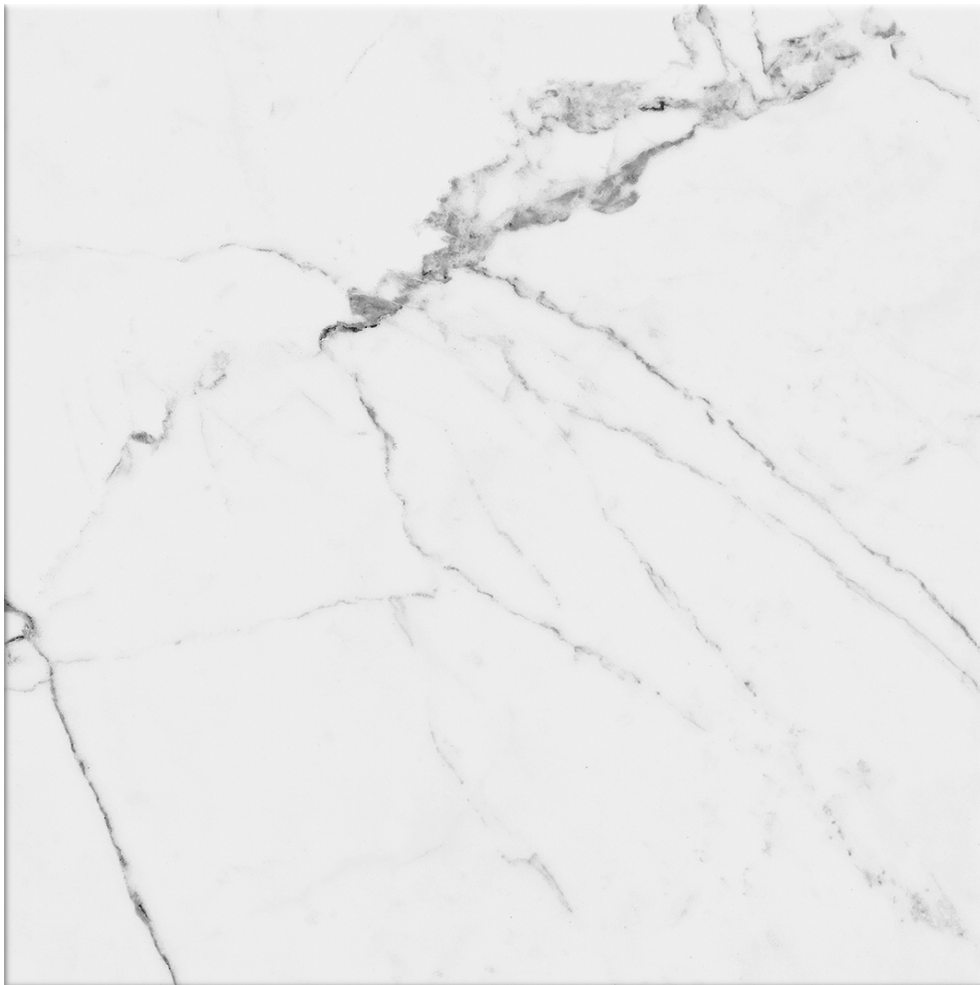

PRODUCT

OBSESSION 10X10 STATUARIO

Tile | 10"x10" | Glazed Porcelain