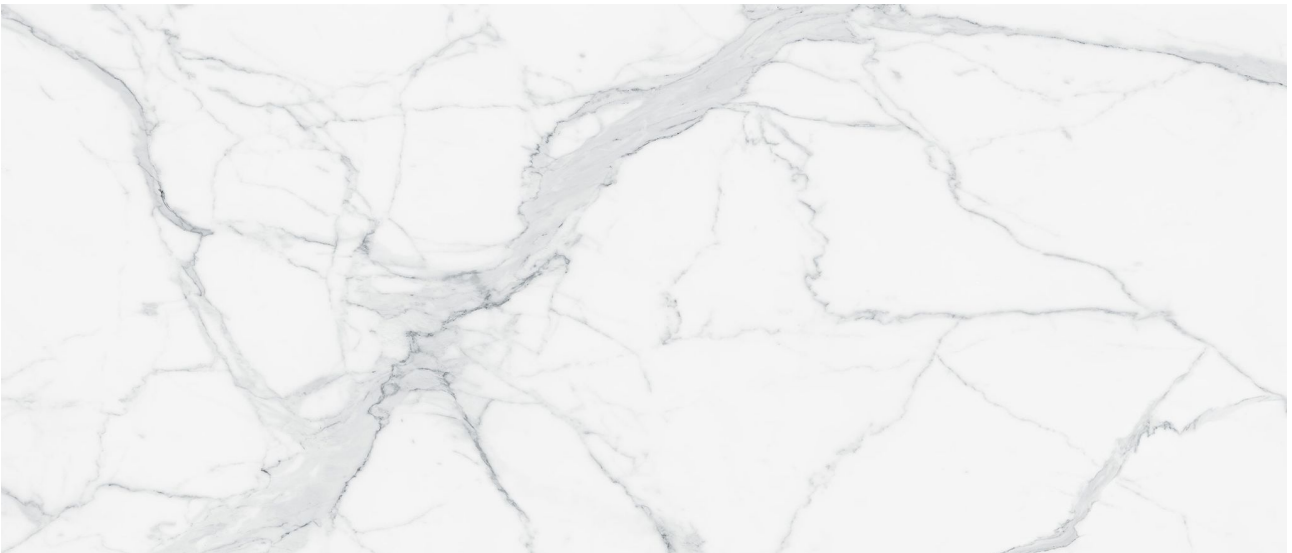

PRODUCT

ROYAL STONEWORKS 48X110 GRANDVEIN WHITE HONED

Tile | 48"x110" | Sintered Slab

TECHNICAL DATA

CODE: QUSW-GV-2H

NAME: Royal Stoneworks 48X110 Grandvein White Honed

SIZE: 48"x110"

SERIES: Royal Stoneworks

FINISH: Honed

LOOK: Stone Look

EDGE: Rectified

FAMILY: Tile

FROST RESISTANCE: Yes

SHADE VARIATION: V3

STYLE: Contemporary

SUITABLE FOR: Indoor|Shower