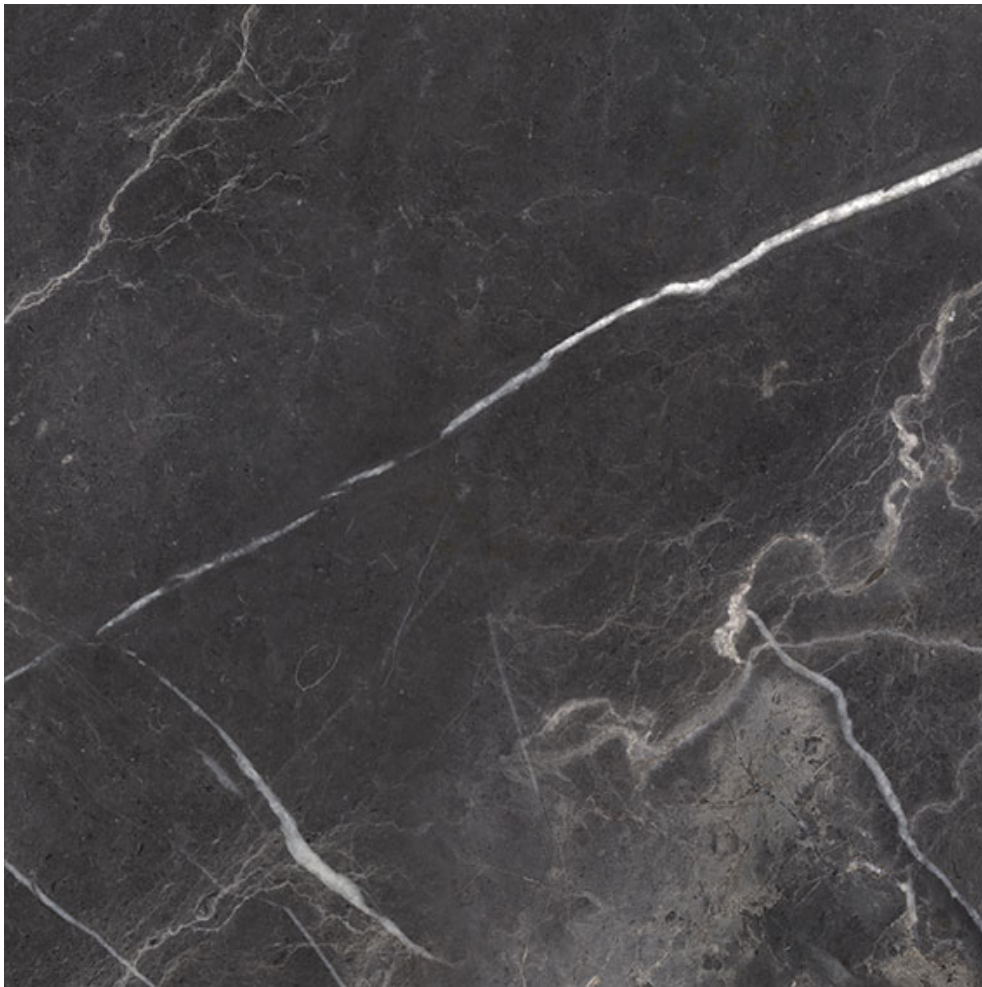

PRODUCT

ROYAL STONWORKS 24X24 TUSCAN FORGE VEIN HONED

Tile | 24"x24" | Porcelain

TECHNICAL DATA

CODE: QUSW-TF-4H
NAME: Royal Stoneworks 24X24 Tuscan Forge Vein Honed
SIZE: 24"x24"
SERIES: Royal Stoneworks
FINISH: Honed
LOOK: Stone Look
EDGE: Rectified
FAMILY: Tile
FROST RESISTANCE: Yes
SHADE VARIATION: V3
STYLE: Contemporary
SUITABLE FOR: Indoor|Shower
TYPOLOGY: Porcelain
TYPE OF PIECE: Field Tile
USE: Floor and Wall