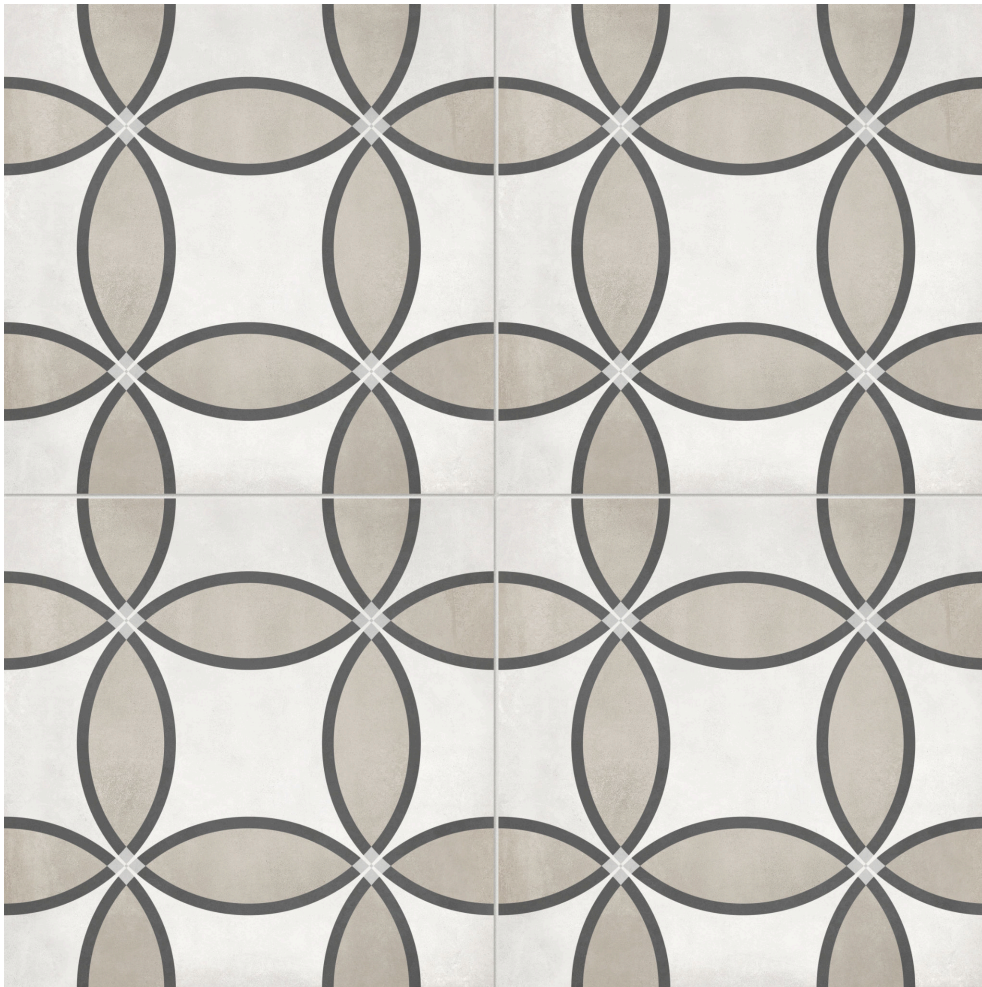

PRODUCT
FORM 8X8 SAND ZENITH

Tile | 8"x8" | Pressed Glazed Porcelain

TECHNICAL DATA

CODE: AC4500-07620

NAME: Form 8x8 Sand Zenith

SIZE: 8"x8"

SERIES: Form AC

FINISH: Matte

LOOK: Patterned Tiles

BREAKING STRENGTH: $\geq 310 \geq 1300$

CHEMICAL RESISTANCE: CLASS A

DCOF: ≥ 0.55

FAMILY: Tile

FROST RESISTANCE: Yes

SHADE VARIATION: V2/V3/V4

SUITABLE FOR: Indoor| Outdoor

TPOLOGY: Pressed Glazed Porcelain

THICKNESS: 9mm

TYPE OF PIECE: Field Tile

USE: Floor and Wall

NOTES: This product is special order and cannot be cancelled, returned, or refunded.

PACKING

Size	Product type	BOX			PALLET		
		pcs	sqft	lb	boxes	sqft	lb
8"x8"	Field Tile	17	7.32				