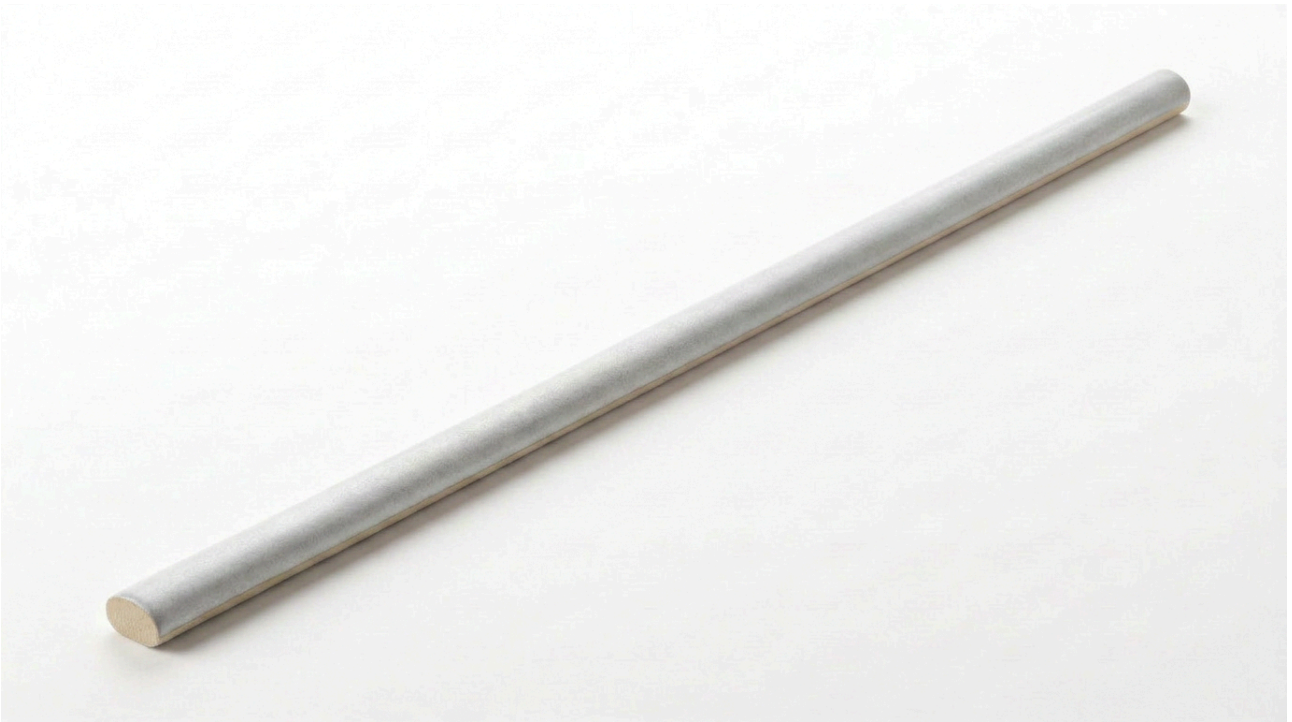

PRODUCT
ARUBA SILVER MATT .39X9 TRIM

Tile | .39"x9" | Porcelain

TECHNICAL DATA

CODE: QUAU-SI-SBM
NAME: Aruba Silver Matt .39x9 Trim
SIZE: .39"x9"
SERIES: Aruba
FINISH: Matt
LOOK: Subway Tile
FAMILY: Tile
FROST RESISTANCE: Yes
STYLE: Contemporary
SUITABLE FOR: Indoor| Outdoor| Pool| Backsplash| Shower
TYPOLOGY: Porcelain
TYPE OF PIECE: Trim
USE: Floor and Wall