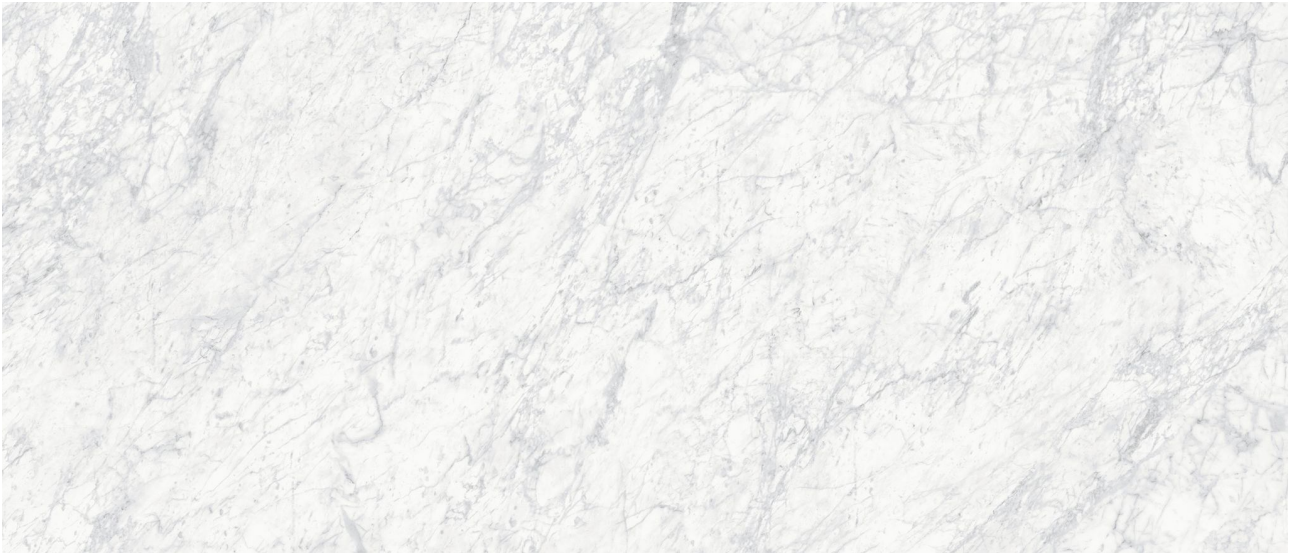

PRODUCT

**ROYAL STONEWORKS 48X110 OLD WORLD BIANCO
HONED**

Tile | 48"x110" | Sintered Slab

TECHNICAL DATA

CODE: QUSW-OW-2H
NAME: Royal Stoneworks 48X110 Old World Bianco Honed
SIZE: 48"x110"
SERIES: Royal Stoneworks
FINISH: Honed
LOOK: Stone Look
EDGE: Rectified
FAMILY: Tile
FROST RESISTANCE: Yes
SHADE VARIATION: V3
STYLE: Contemporary
SUITABLE FOR: Indoor|Shower
TYPOLOGY: Sintered Slab
TYPE OF PIECE: Field Tile
USE: Floor and Wall