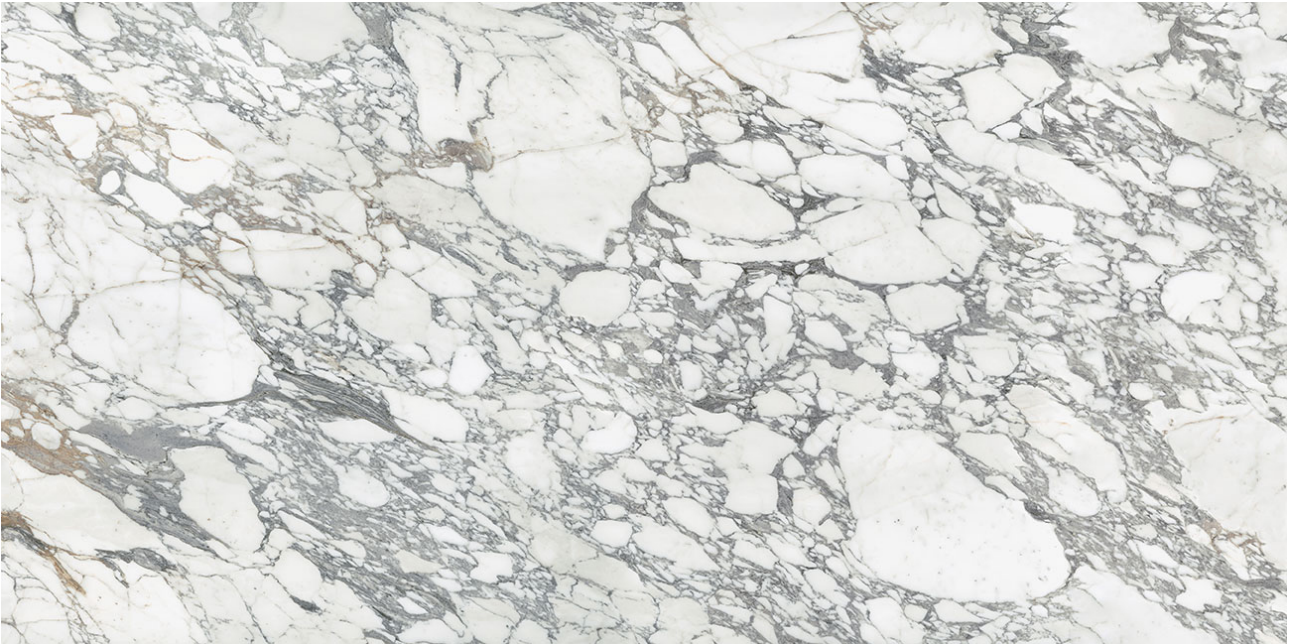

---

**PRODUCT**

**ROYAL STONEWORKS 63X126 ITALIAN ARABESCATO  
HONED**

---

Tile | 63"x126" | Sintered Slab

## **TECHNICAL DATA**

CODE: QUSW-IA-1H  
NAME: Royal Stoneworks 63X126 Italian Arabescato Honed  
SIZE: 63"x126"  
SERIES: Royal Stoneworks  
FINISH: Honed  
LOOK: Stone Look  
EDGE: Rectified  
FAMILY: Tile  
FROST RESISTANCE: Yes  
SHADE VARIATION: V3  
STYLE: Contemporary  
SUITABLE FOR: Indoor|Shower  
TYPOLOGY: Sintered Slab  
TYPE OF PIECE: Field Tile  
USE: Floor and Wall