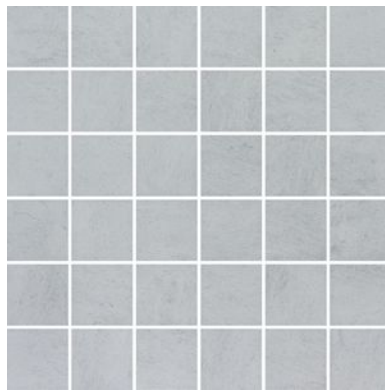

# CINQ

---

Concrete | Glazed Porcelain | Pressed Glazed Porcelain

Contemporary tiles in a palette of earthy colors.

**PRODUCTS**

**Cinq 13x13 Black**  
13"x13" | Pressed Glazed Porcelain

**Cinq 13x13 Grey**  
13"x13" | Pressed Glazed Porcelain

**Cinq 13x13 White**  
13"x13" | Pressed Glazed Porcelain

**Cinq 2x2 Black**  
12"x12" | Glazed Porcelain

**Cinq 2x2 Grey**  
12"x12" | Glazed Porcelain

**Cinq 2x2 White**  
12"x12" | Glazed Porcelain

**Cinq 8x10 Black**  
8"x10" | Pressed Glazed Porcelain