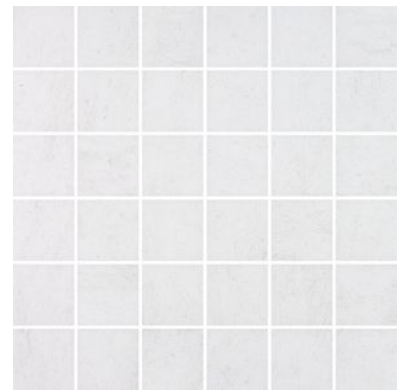

# CINQ

---

Concrete | Glazed Porcelain | Pressed Glazed Porcelain

Contemporary tiles in a palette of earthy colors.

**PRODUCTS**

**Cinq 13x13 Black**  
13"x13" | Pressed Glazed Porcelain

**Cinq 13x13 Grey**  
13"x13" | Pressed Glazed Porcelain

**Cinq 13x13 White**  
13"x13" | Pressed Glazed Porcelain

**Cinq 2x2 Black**  
12"x12" | Glazed Porcelain

**Cinq 2x2 Grey**  
12"x12" | Glazed Porcelain

**Cinq 2x2 White**  
12"x12" | Glazed Porcelain

**Cinq 8x10 Black**  
8"x10" | Pressed Glazed Porcelain