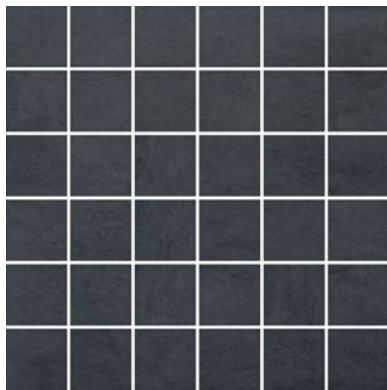

# CINQ

---

Concrete | Glazed Porcelain | Pressed Glazed Porcelain

Contemporary tiles in a palette of earthy colors.

**PRODUCTS**

**Cinq 13x13 Black**  
13"x13" | Pressed Glazed Porcelain

**Cinq 13x13 Grey**  
13"x13" | Pressed Glazed Porcelain

**Cinq 13x13 White**  
13"x13" | Pressed Glazed Porcelain

**Cinq 2x2 Black**  
12"x12" | Glazed Porcelain

**Cinq 2x2 Grey**  
12"x12" | Glazed Porcelain

**Cinq 2x2 White**  
12"x12" | Glazed Porcelain

**Cinq 8x10 Black**  
8"x10" | Pressed Glazed Porcelain