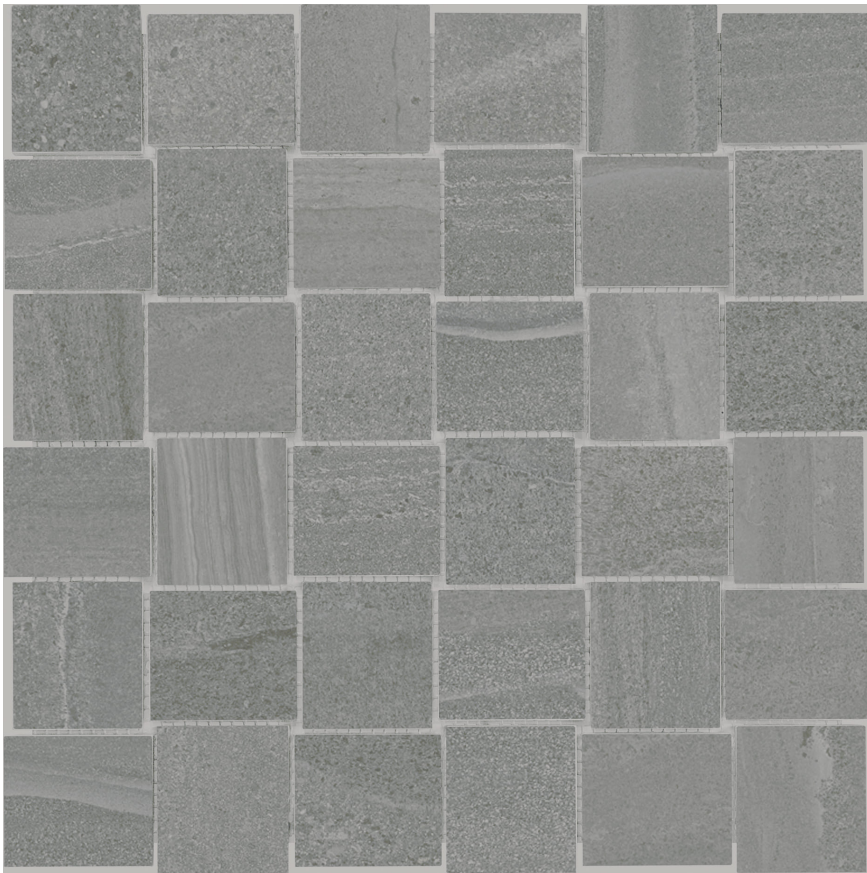

PRODUCT

DAVENPORT 2X2 MICA

Tile | 12"x12" | Pressed Glazed Porcelain

TECHNICAL DATA

CODE: AC4501-00810

NAME: Davenport 2x2 Mica

SIZE: 12"x12"

SERIES: Davenport

FINISH: Matte

LOOK: Stone Look

BREAKING STRENGTH: $\geq 350 \geq 1500$

CHEMICAL RESISTANCE: CLASS B/CLASS A

DCOF: ≥ 0.50

FAMILY: Tile

FROST RESISTANCE: Yes

SHADE VARIATION: V3

SUITABLE FOR: Indoor| Outdoor

TPOLOGY: Pressed Glazed Porcelain

THICKNESS: 8.4mm

TYPE OF PIECE: Mosaic

USE: Floor and Wall

NOTES: This product is special order and cannot be cancelled, returned, or refunded.