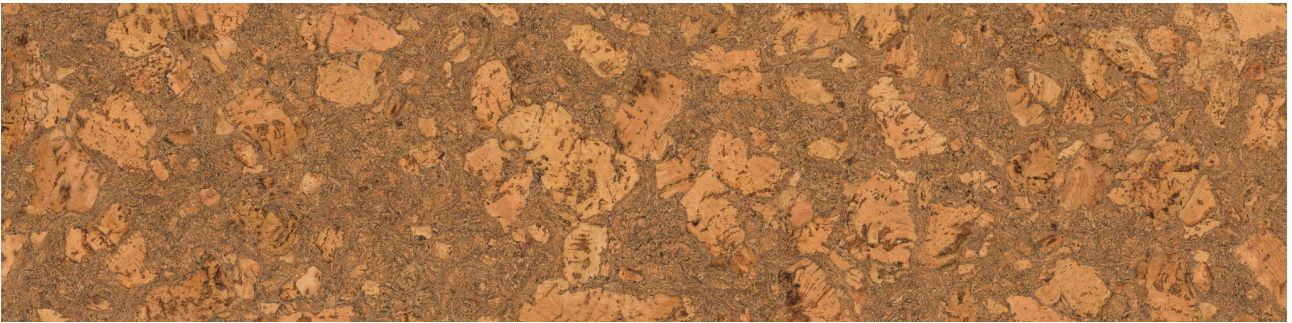

PRODUCT

CORK CLICK CAPRI

Waterproof Flooring | 12"x48,6" | HDF

DETAILS

ROOM SCENES

TECHNICAL DATA

CODE: LCCORK202009

NAME: Cork Click Capri

SIZE: 12"x48,6"

SERIES: True Earth Cork Click

FINISH: Matt

LOOK: Wood Look

CLICK SYSTEM: UNICLIC system

COMMERCIAL WARRANTY: Class 33

CORE BOARD THICKNESS: 7 mm

FAMILY: Waterproof Flooring

RESIDENTIAL WARRANTY: Class 23

STYLE: Contemporary

SUITABLE FOR: Indoor

SURFACE TEXTURE: Cork

TPOLOGY: HDF

TYPE OF PIECE: Field Tile

TOTAL THICKNESS: 10 mm

USE: Floor only